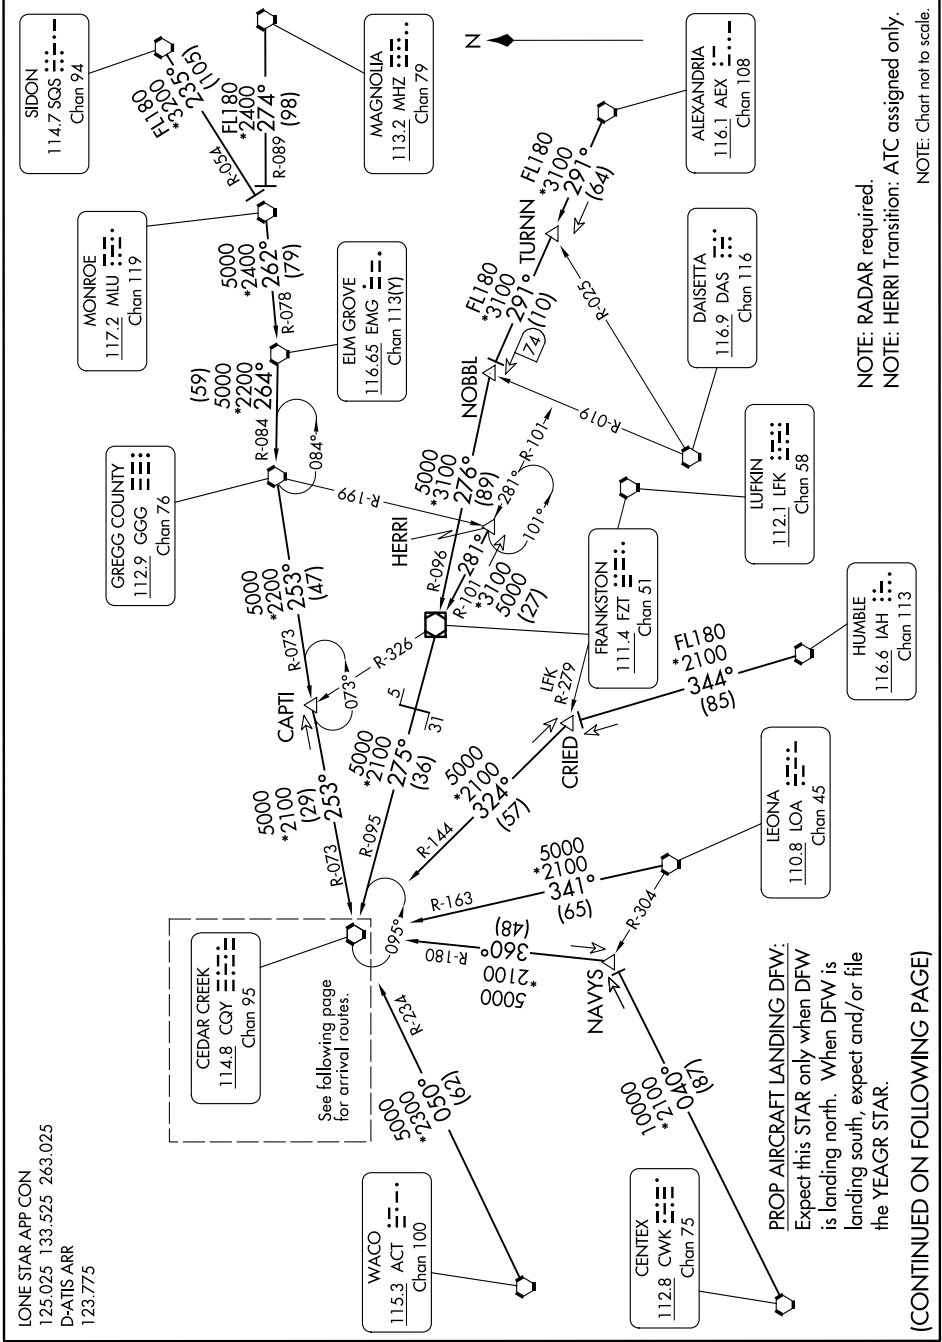

# CEDAR CREEK THREE ARRIVAL Transition Routes

SC-2, 14 MAY 2026 to 11 JUN 2026

LONE STAR APP CON  
125.025 133.525 263.025  
D-ATIS ARR  
123.775

CEDAR CREEK  
114.8 CQY  
Chan 95

See following page  
for arrival routes.

**PROP AIRCRAFT LANDING DFW:**  
Expect this STAR only when DFW is landing north. When DFW is landing south, expect and/or file the YEAGR STAR.

NOTE: RADAR required.  
NOTE: HERRI Transition: ATC assigned only.  
NOTE: Chan not to scale.

(CONTINUED ON FOLLOWING PAGE)

SC-2, 14 MAY 2026 to 11 JUN 2026

# CEDAR CREEK THREE ARRIVAL Transition Routes