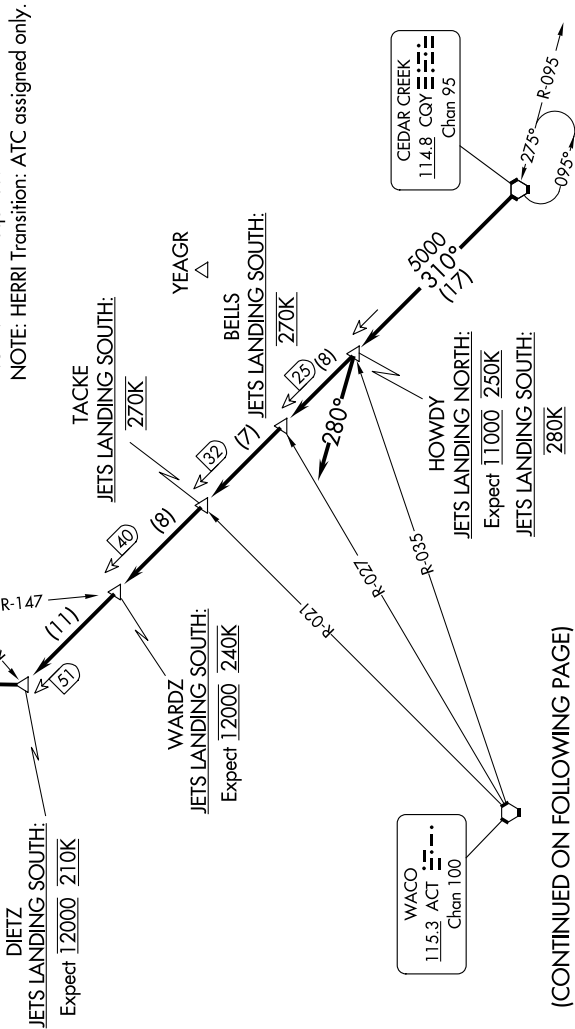

CEDAR CREEK THREE ARRIVAL Arrival Routes

PROP AIRCRAFT LANDING DFW:
Expect this STAR only when DFW is landing north. When DFW is landing south, expect and/or file the YEAGR STAR.

NOTE: RADAR required.
NOTE: HERRI Transition: ATC assigned only.

COWBOY
116.2 CVE
Chan 109

MAVERICK
113.1 TTT
Chan 78

WACO
115.3 ACT
Chan 100

CEDAR CREEK
114.8 CQY
Chan 95

SC-2, 14 MAY 2026 to 11 JUN 2026

SC-2, 14 MAY 2026 to 11 JUN 2026

LONE STAR APP CON
125.025 133.525 263.025
D-ATIS ARR
123.775

(CONTINUED ON FOLLOWING PAGE)

Note: Chart not to scale.

CEDAR CREEK THREE ARRIVAL Arrival Routes