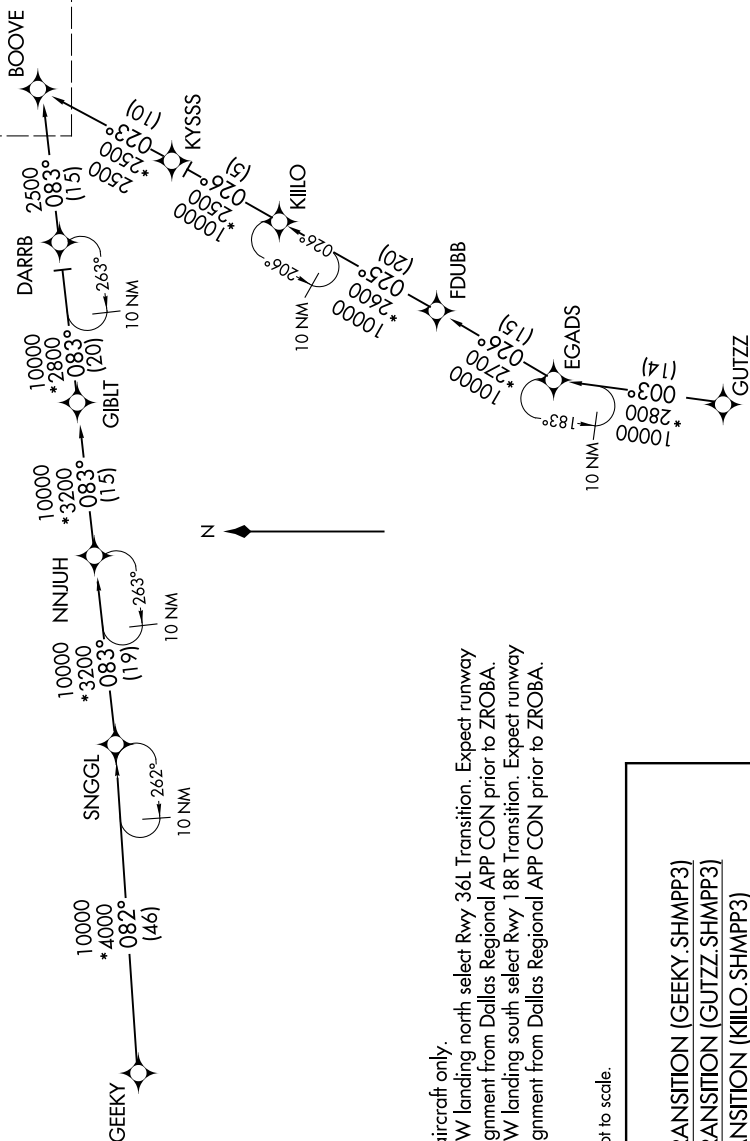

SHMPP THREE ARRIVAL (RNAV) Transition Routes

SC-2, 14 MAY 2026 to 11 JUN 2026

LONE STAR APP CON
119.875 284.65
D-ATIS ARR
123.775

RNAV 1 - DME/DME/IRU or GPS.
RADAR required.

NOTE: Jet aircraft only.
 NOTE: KDFW landing north select Rwy 36L Transition. Expect runway assignment from Dallas Regional APP CON prior to ZROBA.
 NOTE: KDFW landing south select Rwy 18R Transition. Expect runway assignment from Dallas Regional APP CON prior to ZROBA.

NOTE: Chart not to scale.

GEEKY TRANSITION (GEEKY.SHMPP3)
 GUTZZ TRANSITION (GUTZZ.SHMPP3)
 KIILLO TRANSITION (KIILLO.SHMPP3)
 SNGGL TRANSITION (SNGGL.SHMPP3)

(CONTINUED ON FOLLOWING PAGE)

SC-2, 14 MAY 2026 to 11 JUN 2026

SHMPP THREE ARRIVAL (RNAV) Transition Routes