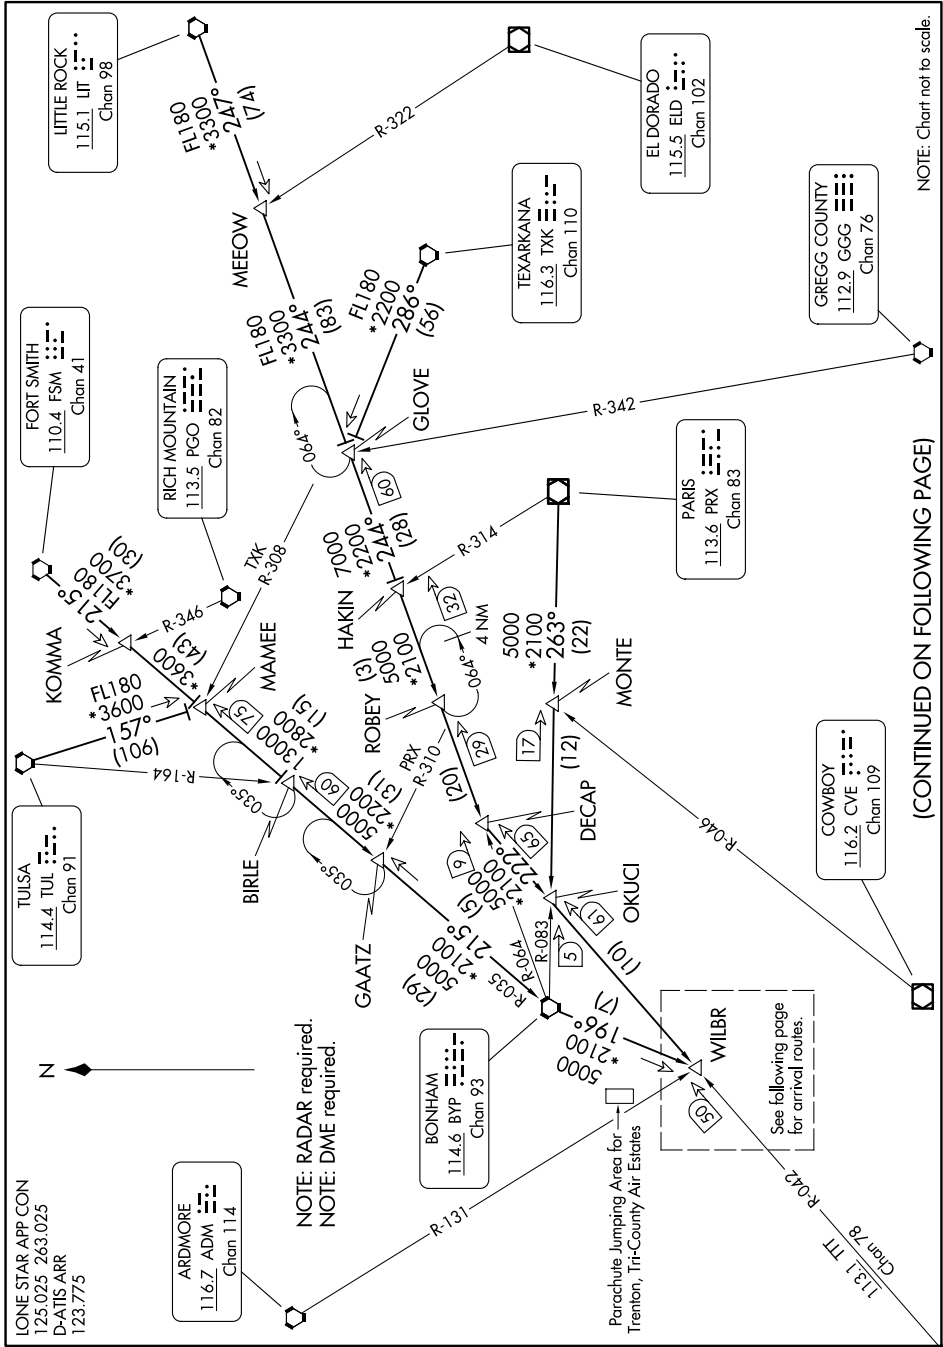

# WILBR ONE ARRIVAL

## Transition Routes

SC-2, 14 MAY 2026 to 11 JUN 2026

NOTE: Chart not to scale.

(CONTINUED ON FOLLOWING PAGE)

SC-2, 14 MAY 2026 to 11 JUN 2026

## Transition Routes