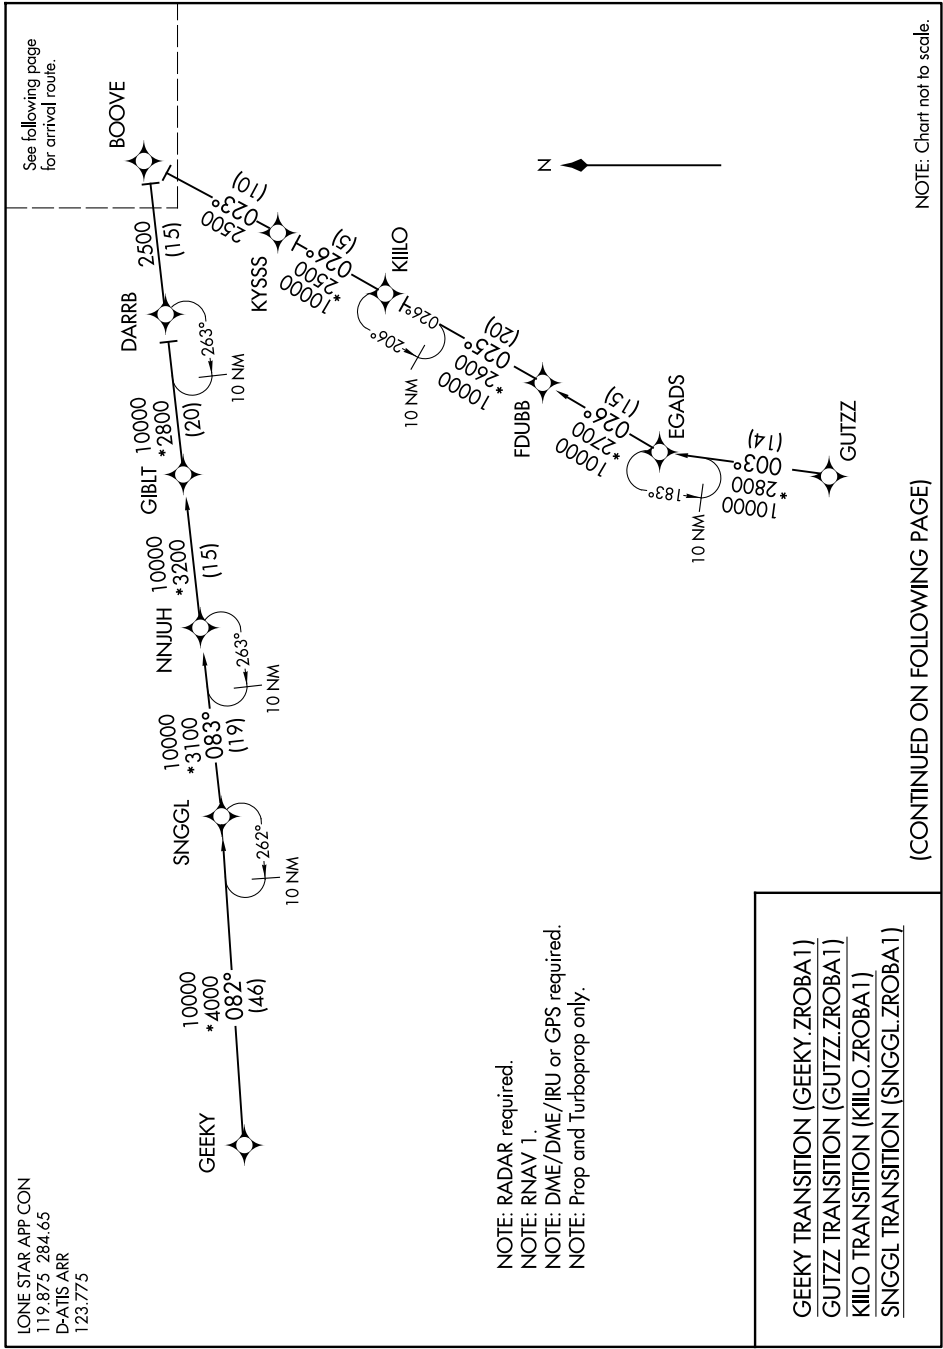

ZROBA ONE ARRIVAL (RNAV) Transition Routes

SC-2, 14 MAY 2026 to 11 JUN 2026

LONE STAR APP CON
119.875 284.65
D-ATIS ARR
123.775

ZROBA ONE ARRIVAL (RNAV) Transition Routes

NOTE: RADAR required.
NOTE: RNAV 1.
NOTE: DME/DME/IRU or GPS required.
NOTE: Prop and Turboprop only.

GEEKY TRANSITION (GEEKY.ZROBA1)
GUTZZ TRANSITION (GUTZZ.ZROBA1)
KIILLO TRANSITION (KIILLO.ZROBA1)
SNGGL TRANSITION (SNGGL.ZROBA1)

(CONTINUED ON FOLLOWING PAGE)

NOTE: Chart not to scale.

SC-2, 14 MAY 2026 to 11 JUN 2026