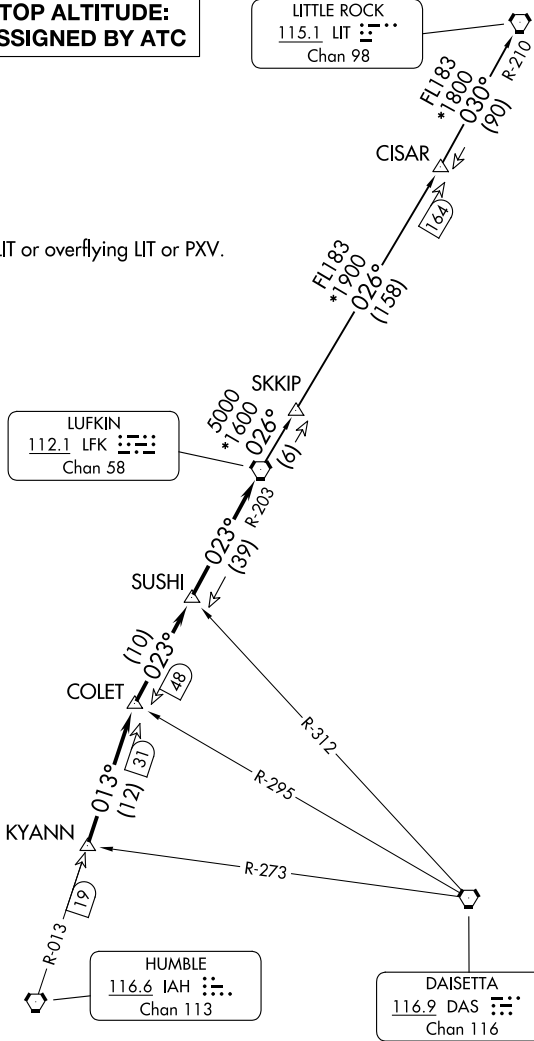

(LFK4.LFK) 25331

AL-6079 (FAA)

WEST HOUSTON (IWS)
HOUSTON, TEXAS

LUFKIN FOUR DEPARTURE

HOUSTON DEP CON
123.8 257.7
CLNC DEL
121.15
CTAF
123.05

**TOP ALTITUDE:
ASSIGNED BY ATC**

LITTLE ROCK
115.1 LIT
Chan 98

RADAR and DME required.

NOTE: For aircraft destined LIT or overflying LIT or PXV.

LUFKIN
112.1 LFK
Chan 58

HUMBLE
116.6 IAH
Chan 113

DAISETTA
116.9 DAS
Chan 116

TAKEOFF MINIMUMS
Rwys 15, 33: Standard.

NOTE: Chart not to scale.

(CONTINUED ON FOLLOWING PAGE)

LUFKIN FOUR DEPARTURE

(LFK4.LFK) 27NOV25

HOUSTON, TEXAS
WEST HOUSTON (IWS)

SC-5, 14 MAY 2026 to 11 JUN 2026

SC-5, 14 MAY 2026 to 11 JUN 2026