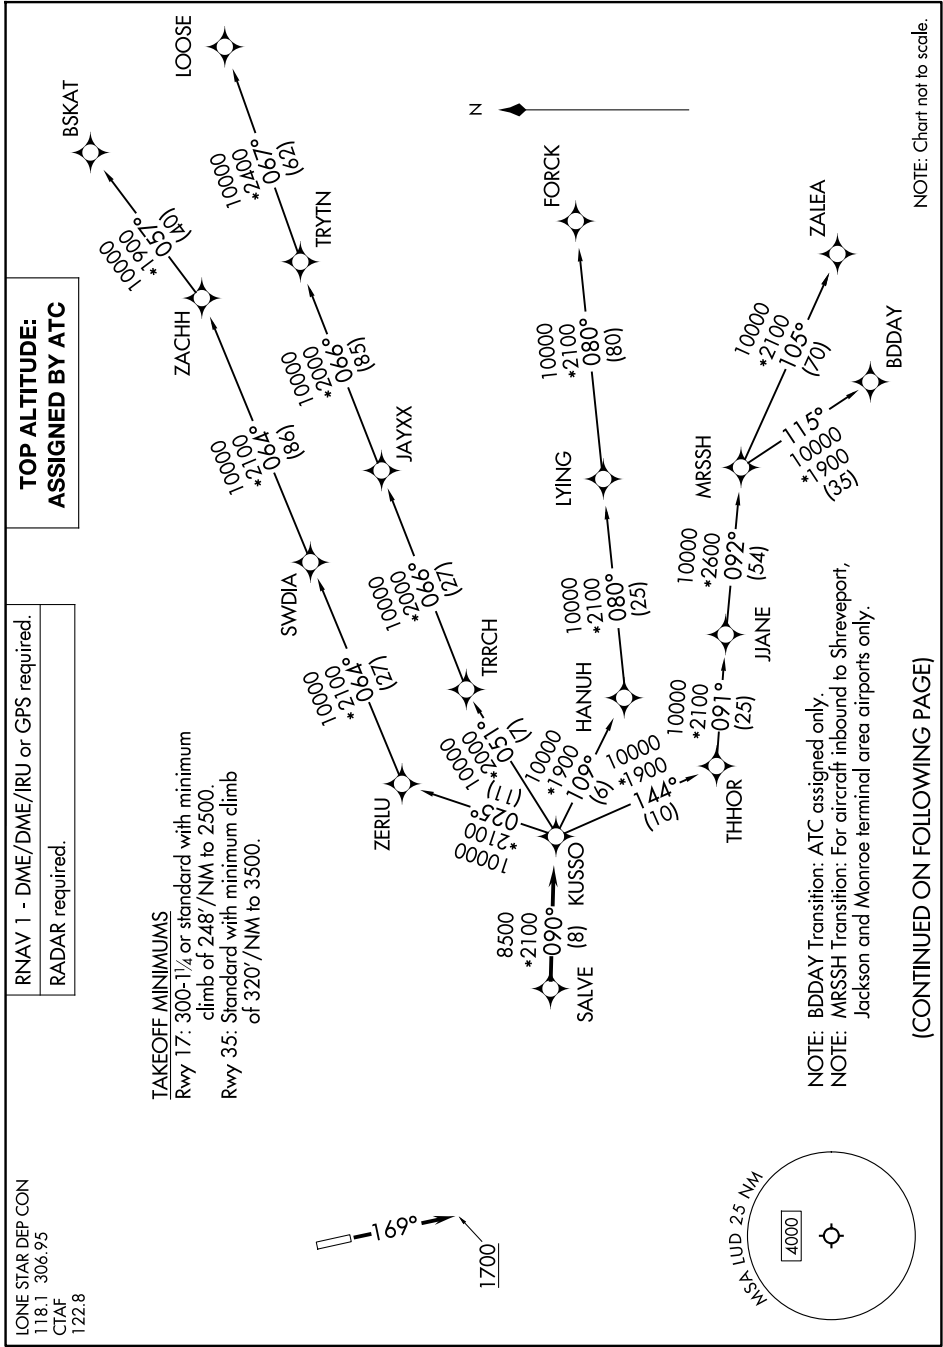

KUSSO THREE DEPARTURE (RNAV)

SC-2, 14 MAY 2026 to 11 JUN 2026

NOTE: Chart not to scale.

NOTE: BDDAY Transition: ATC assigned only.
 NOTE: MRSSH Transition: For aircraft inbound to Shreveport, Jackson and Monroe terminal area airports only.

(CONTINUED ON FOLLOWING PAGE)

SC-2, 14 MAY 2026 to 11 JUN 2026

KUSSO THREE DEPARTURE (RNAV)