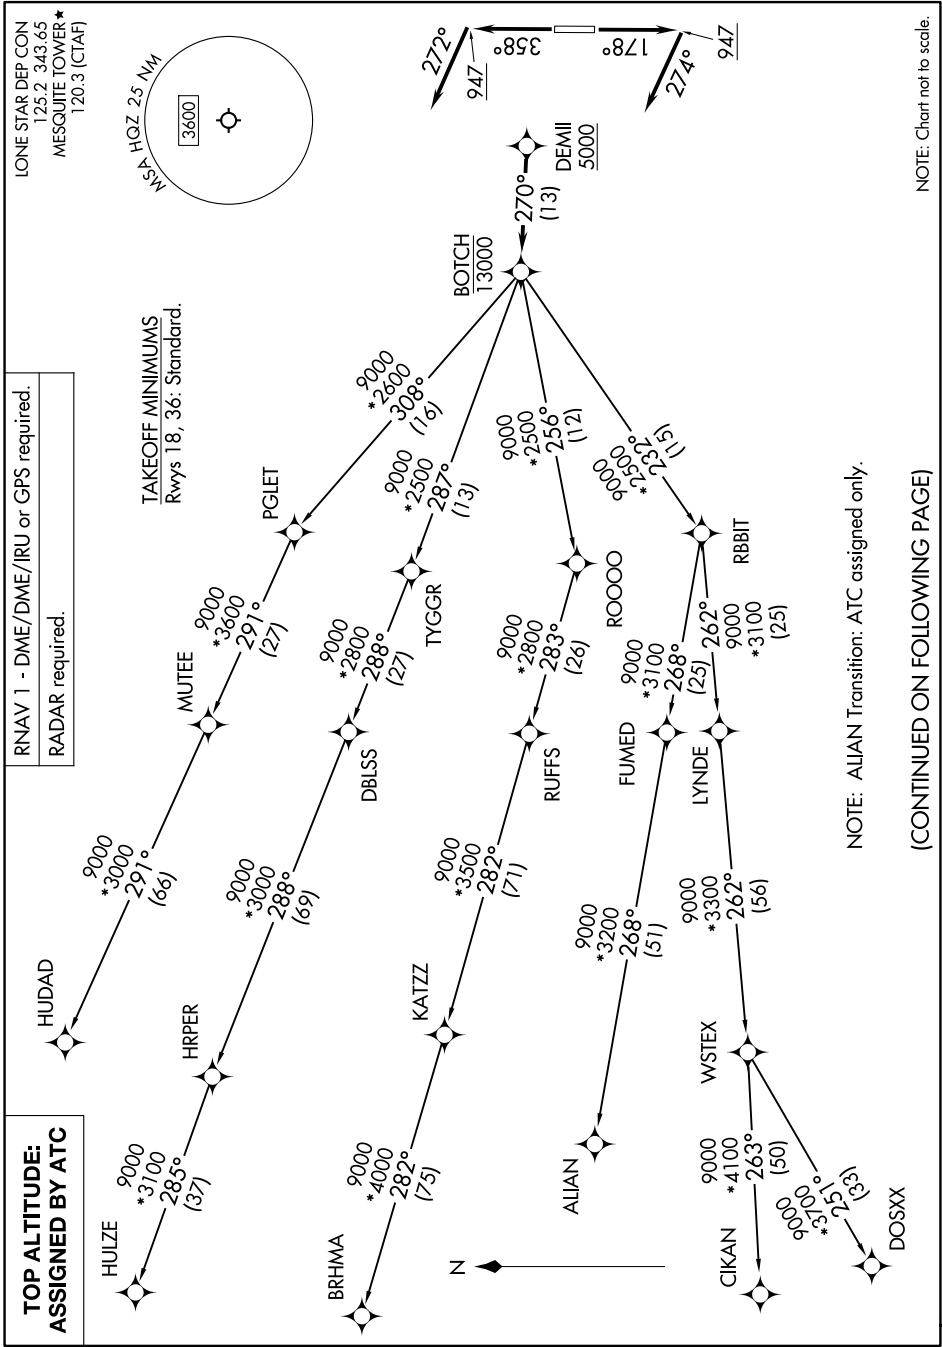

BOTCH TWO DEPARTURE (RNAV)

MESQUITE, TEXAS

BOTCH TWO DEPARTURE (RNAV)

MESQUITE, TEXAS

MESQUITE METRO (HQZ)

(CONTINUED ON FOLLOWING PAGE)