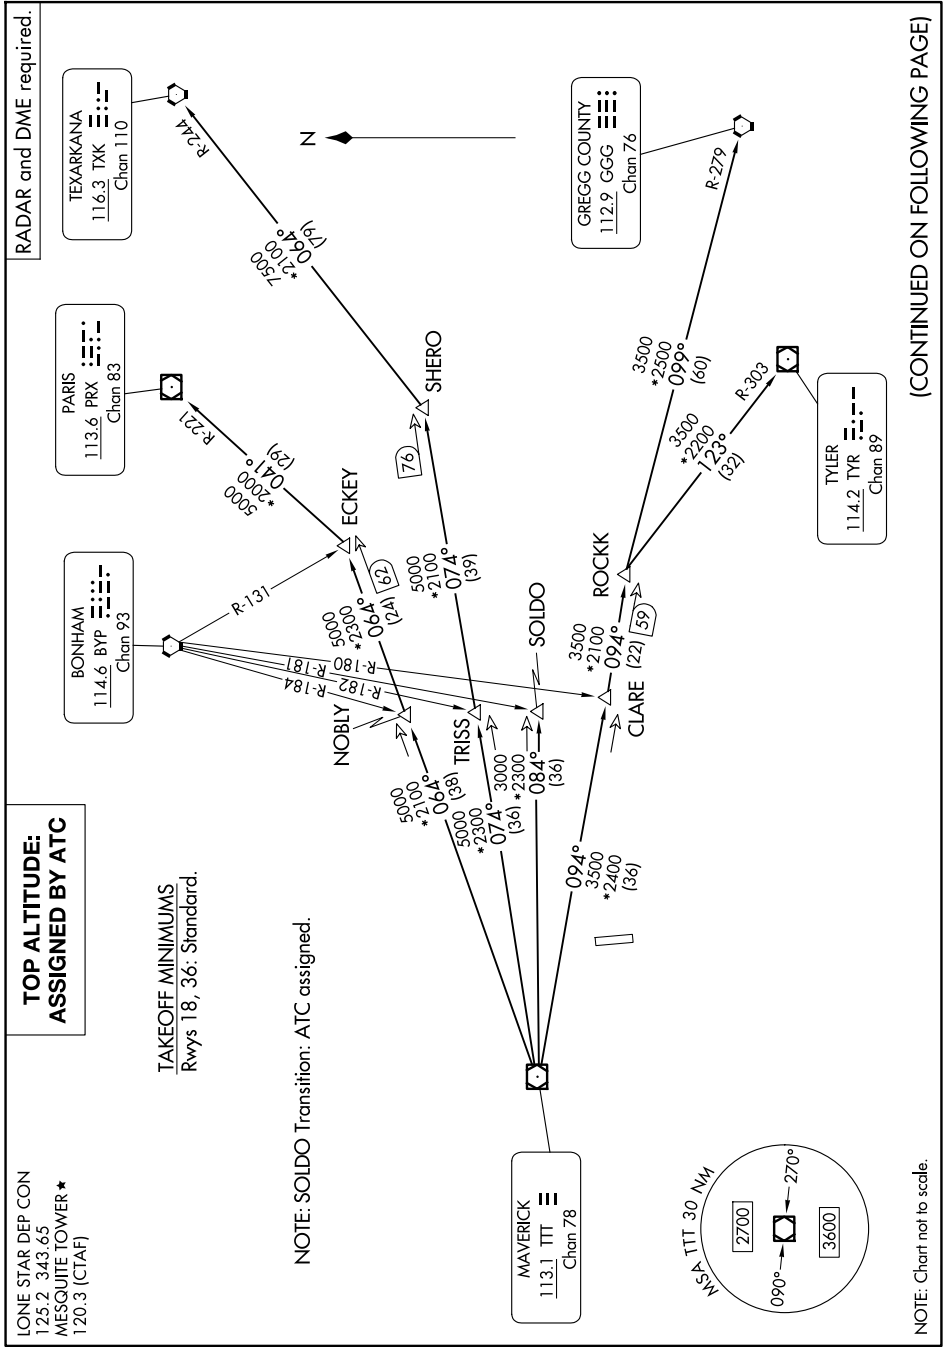

# GARLAND SIX DEPARTURE

SC-2, 14 MAY 2026 to 11 JUN 2026

(CONTINUED ON FOLLOWING PAGE)

SC-2, 14 MAY 2026 to 11 JUN 2026

# GARLAND SIX DEPARTURE