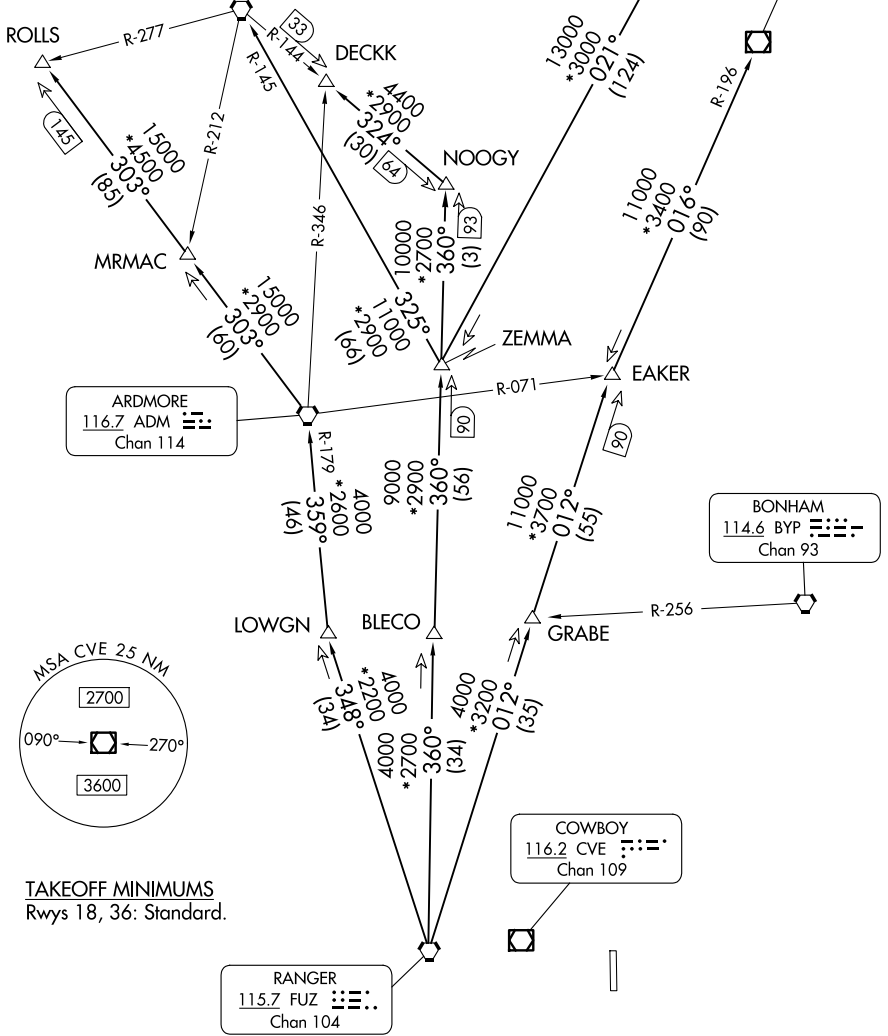

TEXOMA FIVE DEPARTURE

LONE STAR DEP CON
125.2 343.65
MESQUITE TOWER ★
120.3 (CTAF)

**TOP ALTITUDE:
ASSIGNED BY ATC**

TULSA
114.4 TUL
Chan 91

RADAR and DME required.

WILL ROGERS
114.1 IRW
Chan 88

OKMULGEE
114.9 OKM
Chan 96

SC-2, 14 MAY 2026 to 11 JUN 2026

SC-2, 14 MAY 2026 to 11 JUN 2026

NOTE: Chart not to scale.

(CONTINUED ON FOLLOWING PAGE)

TEXOMA FIVE DEPARTURE