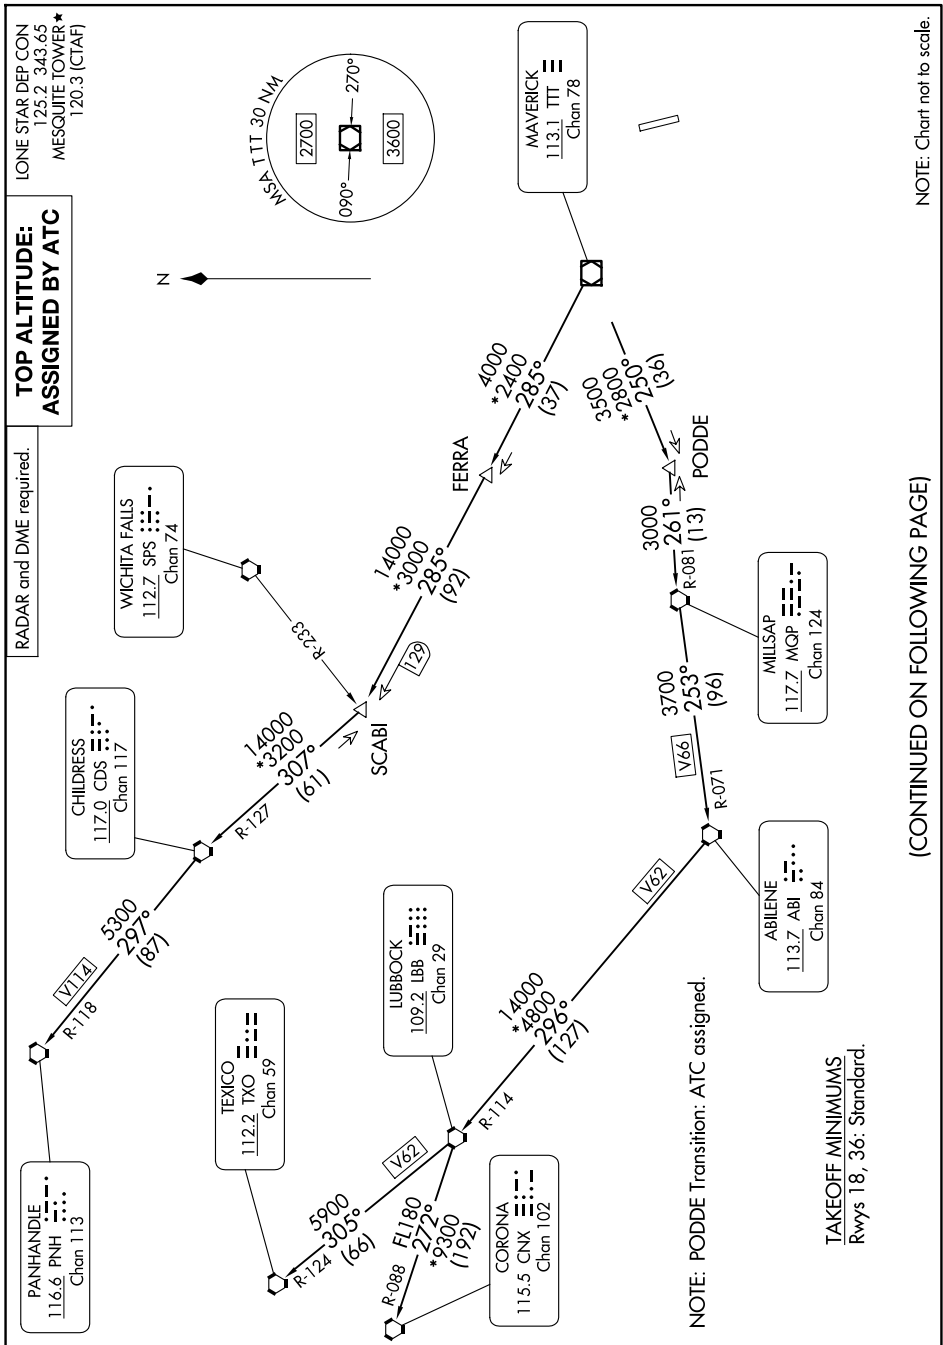

WORTH ONE DEPARTURE

SC-2, 14 MAY 2026 to 11 JUN 2026

(CONTINUED ON FOLLOWING PAGE)

SC-2, 14 MAY 2026 to 11 JUN 2026

WORTH ONE DEPARTURE