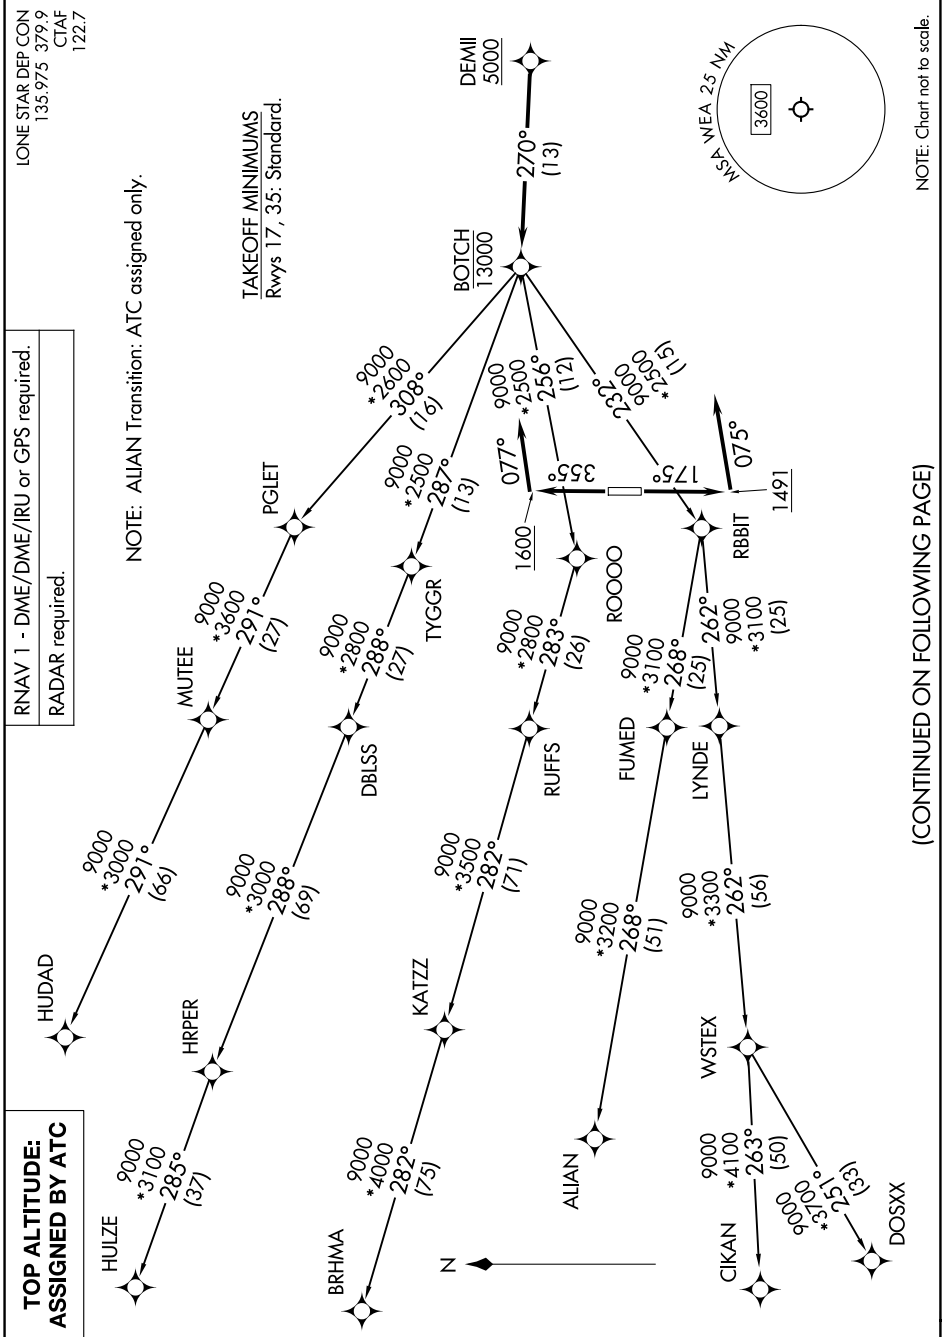

BOTCH TWO DEPARTURE (RNAV)

LONE STAR DEP CON
135.975 379.9
CTAF
122.7

RNAV 1 - DME/DME/IRU or GPS required.
RADAR required.

NOTE: ALIAN Transition: ATC assigned only.

TAKEOFF MINIMUMS
Rwys 17, 35: Standard.

(CONTINUED ON FOLLOWING PAGE)

NOTE: Chart not to scale.

SC-2, 14 MAY 2026 to 11 JUN 2026

SC-2, 14 MAY 2026 to 11 JUN 2026

BOTCH TWO DEPARTURE (RNAV)