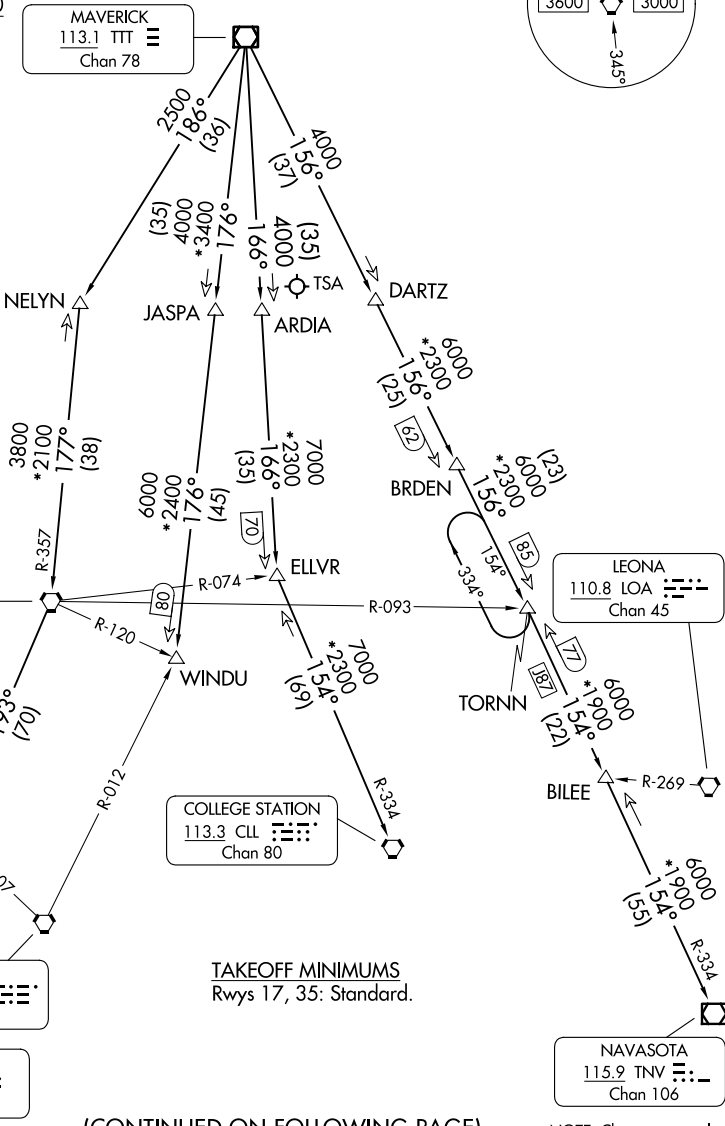

JOE POOL EIGHT DEPARTURE

LONE STAR DEP CON
125.8 257.95
CTAF
122.7

RADAR and DME required.

**TOP ALTITUDE:
ASSIGNED BY ATC**

MAVERICK
113.1 TTT
Chan 78

MILLSAP
117.7 MQP
Chan 124

TAKEOFF MINIMUMS
Rwys 17, 35: Standard.

(CONTINUED ON FOLLOWING PAGE)

NOTE: Chart not to scale.

SC-2, 14 MAY 2026 to 11 JUN 2026

SC-2, 14 MAY 2026 to 11 JUN 2026

JOE POOL EIGHT DEPARTURE