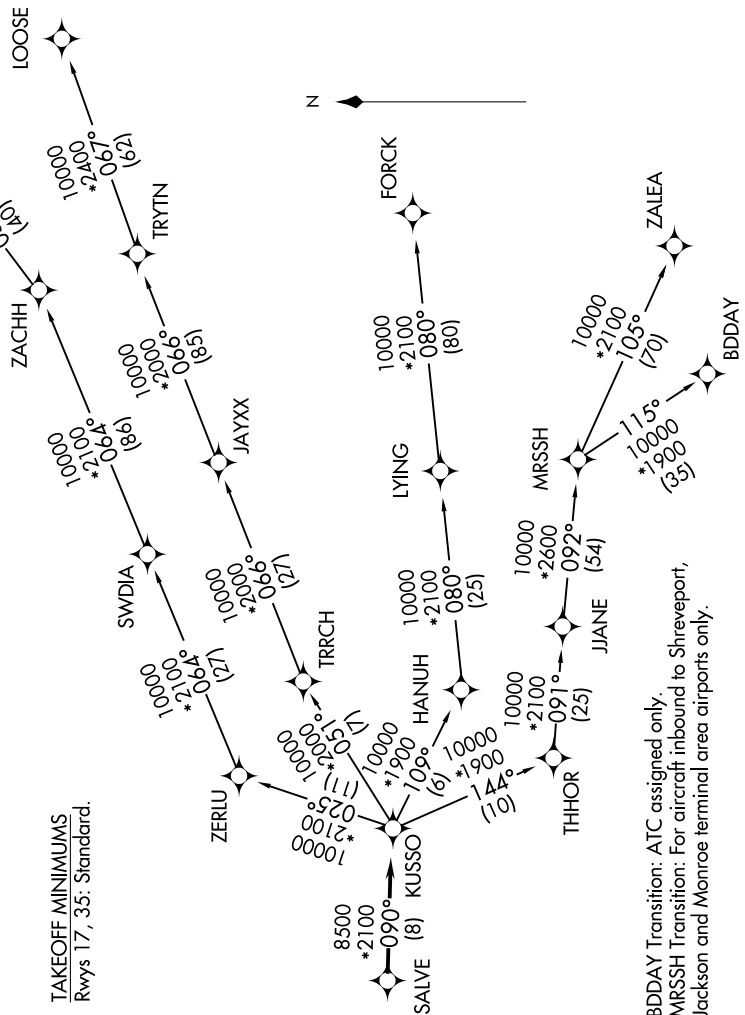

KUSSO THREE DEPARTURE (RNAV)

SC-2, 14 MAY 2026 to 11 JUN 2026

LONE STAR DEP CON
135.975 379.9
CTAF
122.7

RNAV 1 - DME/DME/IRU or GPS required.
RADAR required.

**TOP ALTITUDE:
ASSIGNED BY ATC**

TAKEOFF MINIMUMS
Rwys 17, 35: Standard.

NOTE: BDDAY Transition: ATC assigned only.
NOTE: MRSSH Transition: For aircraft inbound to Shreveport, Jackson and Monroe terminal area airports only.

NOTE: Chart not to scale.

(CONTINUED ON FOLLOWING PAGE)

SC-2, 14 MAY 2026 to 11 JUN 2026

KUSSO THREE DEPARTURE (RNAV)