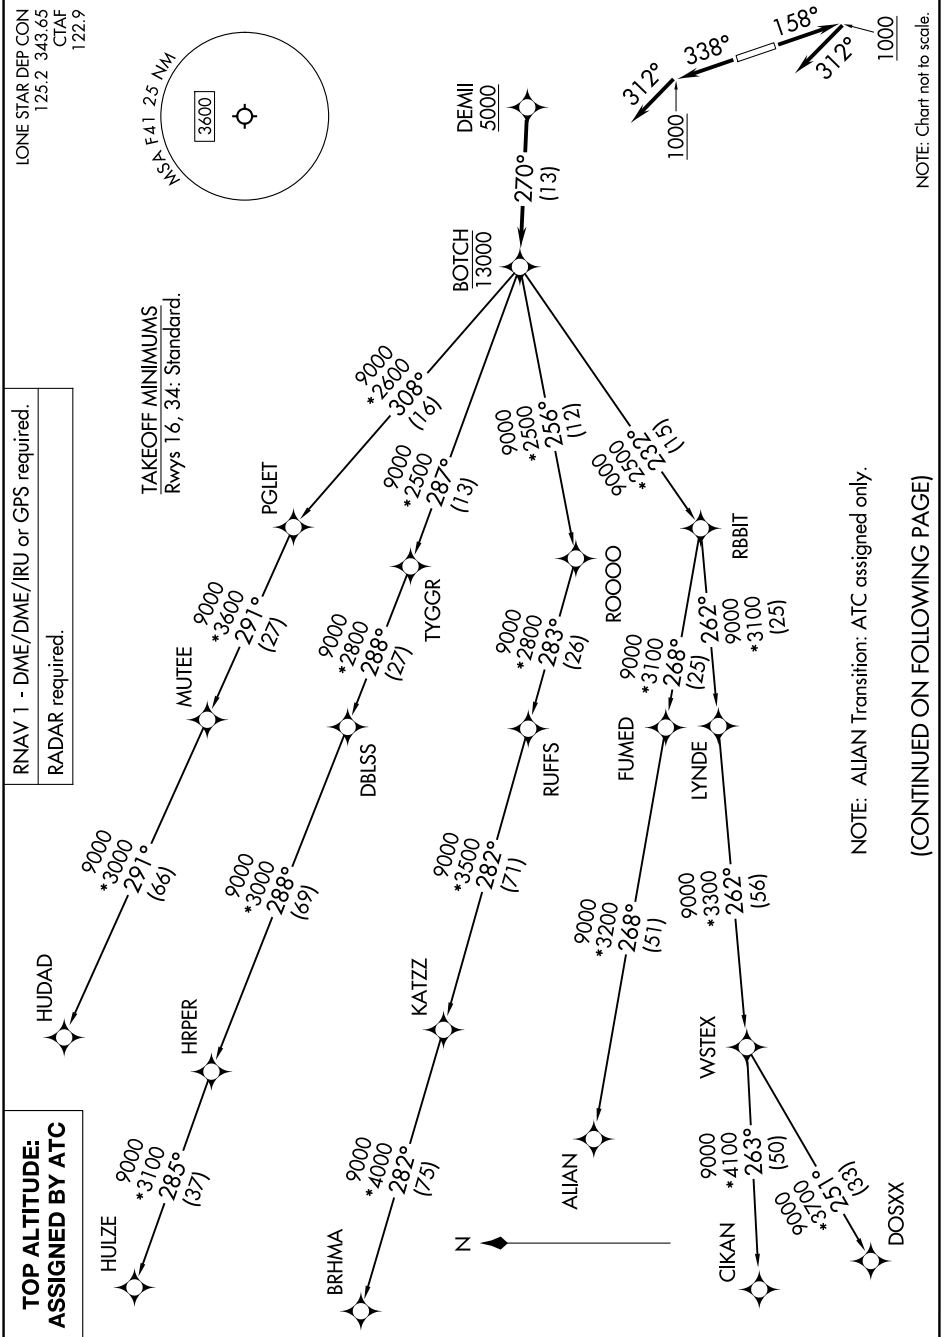

BOTCH TWO DEPARTURE (RNAV)

SC-2, 14 MAY 2026 to 11 JUN 2026

BOTCH TWO DEPARTURE (RNAV)