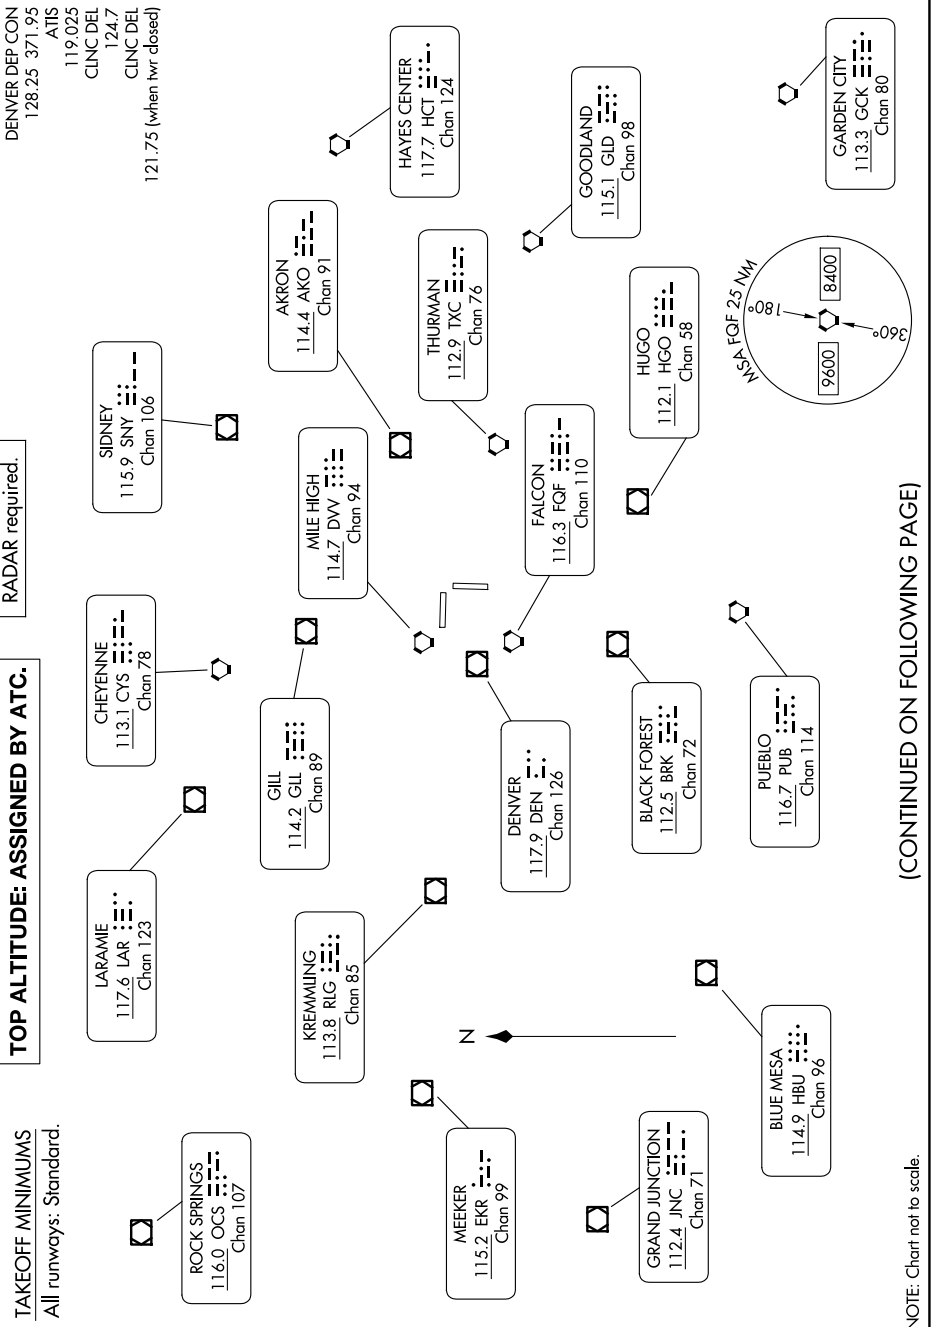

DENVER THREE DEPARTURE

AL-6851 (FAA)

COLORADO AIR AND SPACE PORT (CFO)
DENVER, COLORADO

SW-1, 14 MAY 2026 to 11 JUN 2026

TOP ALTITUDE: ASSIGNED BY ATC.

TAKEOFF MINIMUMS
All runways: Standard.

DENVER DEP CON
128.25 371.95
ATIS
119.025
CLNC DEL
124.7
CLNC DEL
121.75 (when hwr closed)

(CONTINUED ON FOLLOWING PAGE)

NOTE: Chart not to scale.

SW-1, 14 MAY 2026 to 11 JUN 2026

DENVER THREE DEPARTURE

12JUN25

DENVER, COLORADO
COLORADO AIR AND SPACE PORT (CFO)