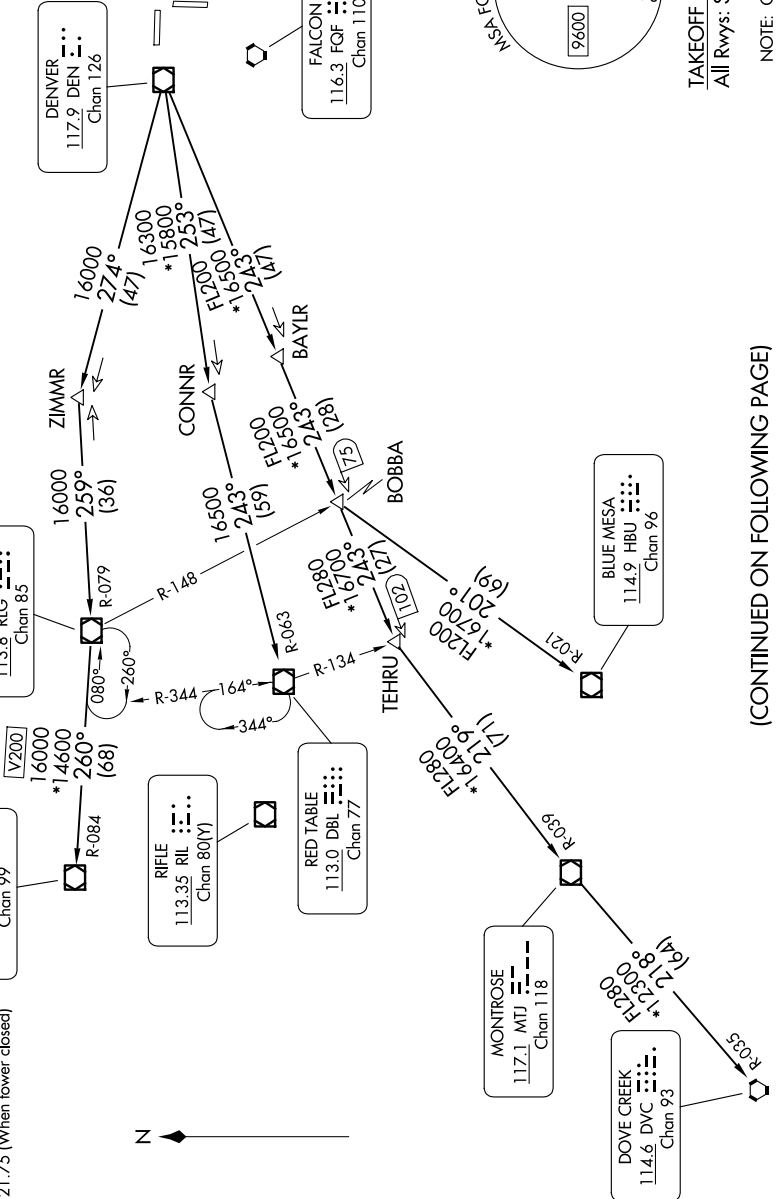

ROCKIES SEVEN DEPARTURE

AL-6851 (FAA)

COLORADO AIR AND SPACE PORT (CFO)
DENVER, COLORADO

**TOP ALTITUDE:
ASSIGNED BY ATC**

RADAR required.

SW-1, 14 MAY 2026 to 11 JUN 2026

DENVER DEP CON
128.25 371.95
ATIS
119.025
CLNC DEL
124.7
CLNC DEL
121.75 (when tower closed)

MEEKER
115.2 EKR
Chan 99

KREMLING
113.8 RIG
Chan 85

DENVER
117.9 DEN
Chan 126

FALCON
116.3 FOF
Chan 110

MONTRORSE
117.1 MTJ
Chan 118

DOVE CREEK
114.6 DVC
Chan 93

BLUE MESA
114.9 HBU
Chan 96

TAKEOFF MINIMUMS
All Rwy's: Standard.

NOTE: Chart not to scale.

(CONTINUED ON FOLLOWING PAGE)

SW-1, 14 MAY 2026 to 11 JUN 2026

ROCKIES SEVEN DEPARTURE

DENVER, COLORADO
COLORADO AIR AND SPACE PORT (CFO)