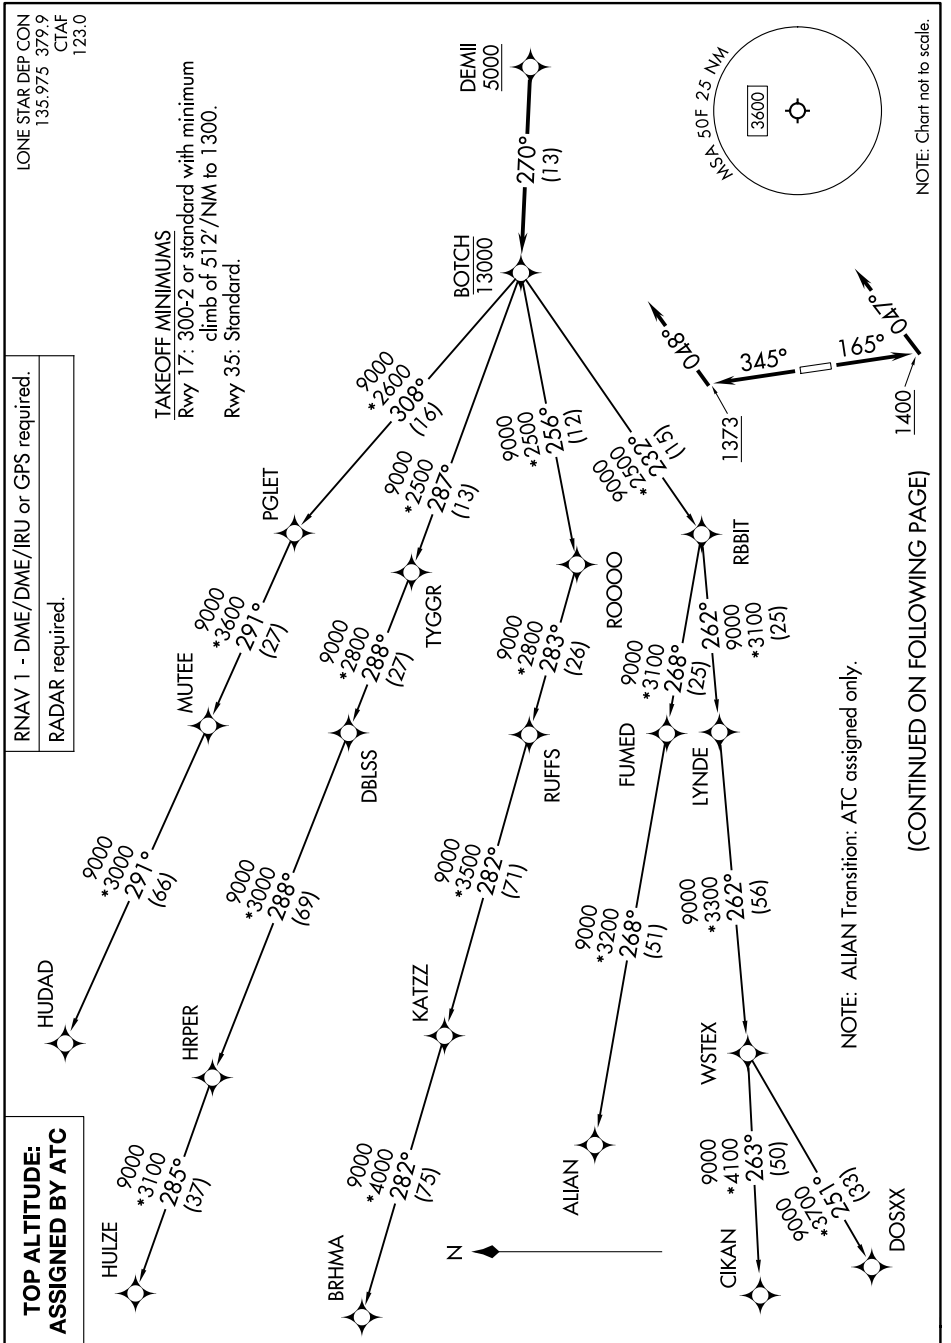

BOTCH TWO DEPARTURE (RNAV)

NOTE: Chart not to scale.

SC-2, 14 MAY 2026 to 11 JUN 2026

SC-2, 14 MAY 2026 to 11 JUN 2026

BOTCH TWO DEPARTURE (RNAV)