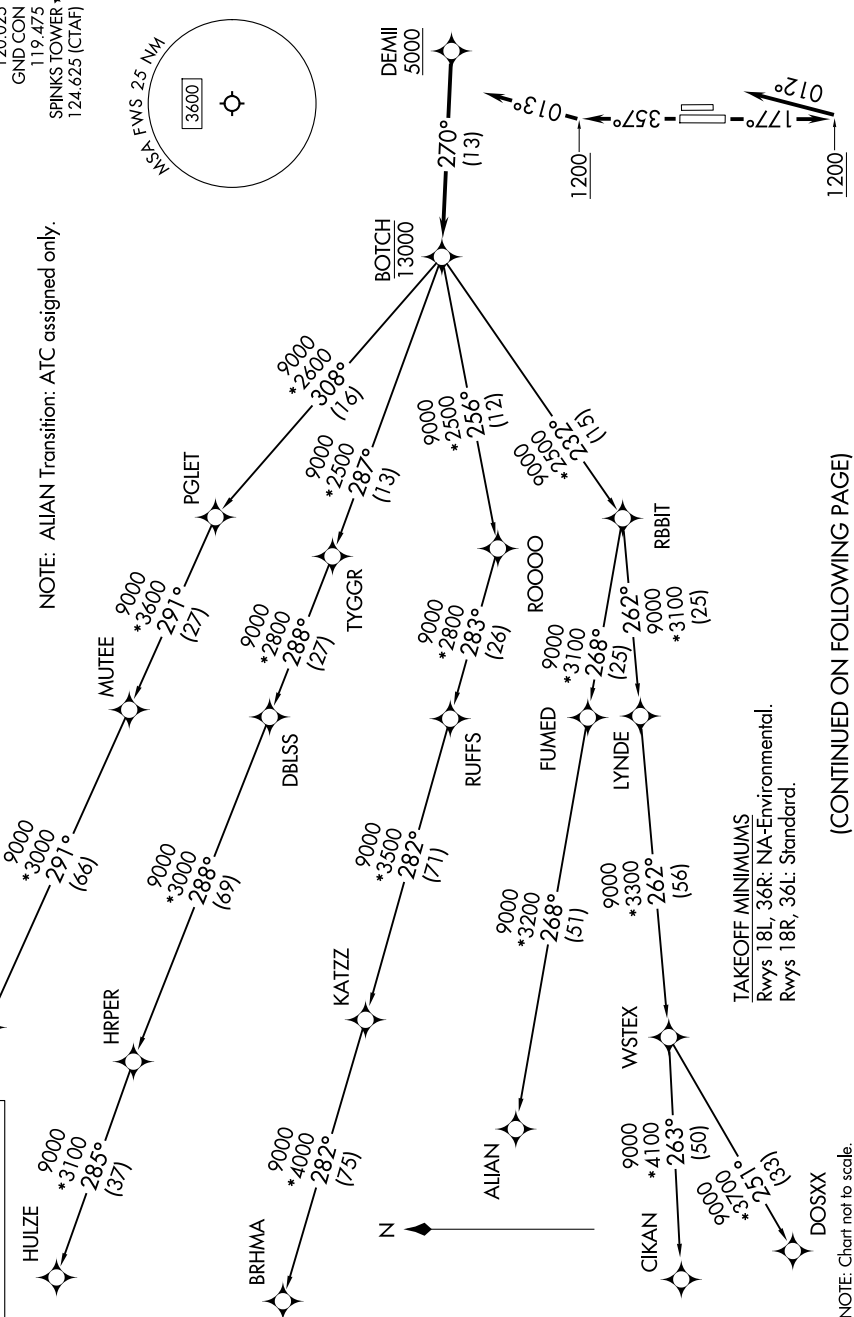

BOTCH TWO DEPARTURE (RNAV)

LONE STAR DEP CON
135.975 379.9
ATIS
120.025
GND CON
119.475
SPINKS TOWER*
124.625 (CTAF)

RNAV 1 - DME/DME/IRU or GPS required.
RADAR required.

NOTE: ALIAN Transition: ATC assigned only.

TOP ALTITUDE:
ASSIGNED BY ATC

TAKEOFF MINIMUMS
Rwys 18L, 36R: NA-Environmental.
Rwys 18R, 36L: Standard.

(CONTINUED ON FOLLOWING PAGE)

NOTE: Chart not to scale.

BOTCH TWO DEPARTURE (RNAV)