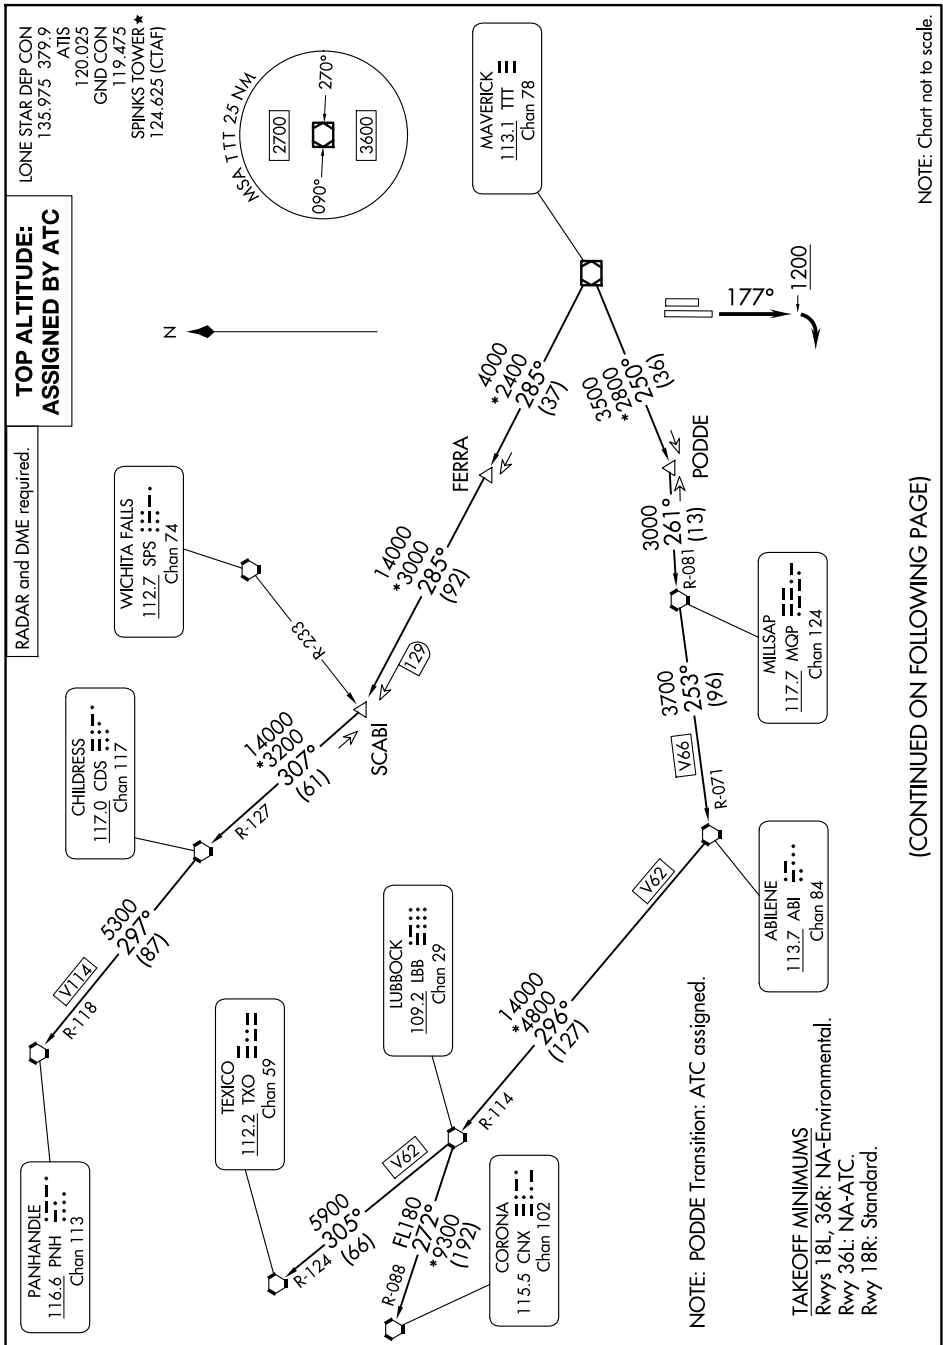

WORTH ONE DEPARTURE

SC-2, 14 MAY 2026 to 11 JUN 2026

(CONTINUED ON FOLLOWING PAGE)

SC-2, 14 MAY 2026 to 11 JUN 2026

WORTH ONE DEPARTURE