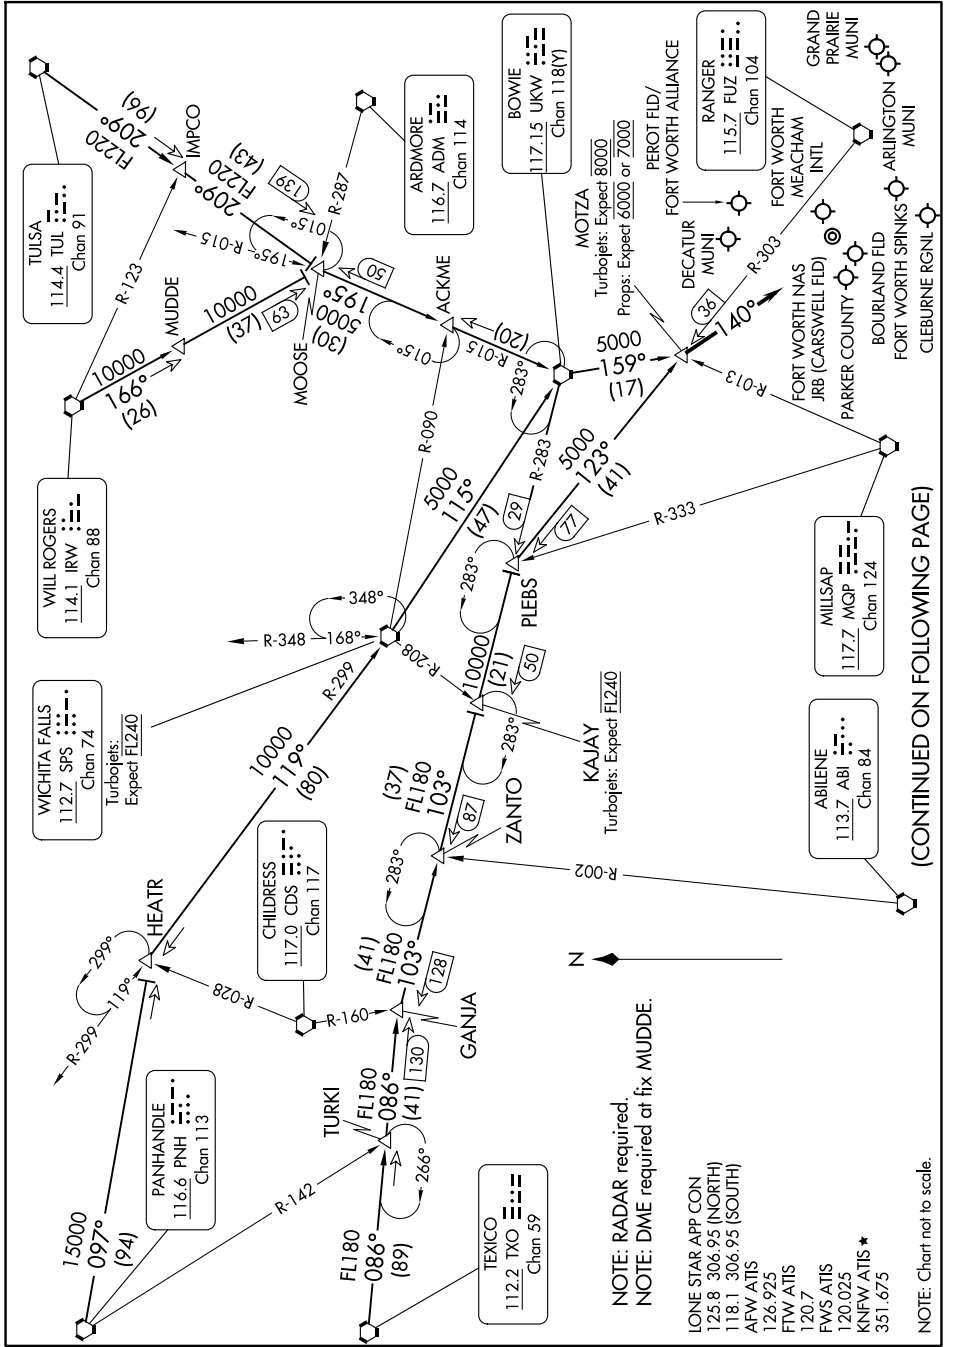

MOTZA ONE ARRIVAL

FORT WORTH, TEXAS

SC-2, 14 MAY 2026 to 11 JUN 2026

SC-2, 14 MAY 2026 to 11 JUN 2026

(CONTINUED ON FOLLOWING PAGE)

MOTZA ONE ARRIVAL

(MOTZA.MOTZA1) 17JUN21

FORT WORTH, TEXAS