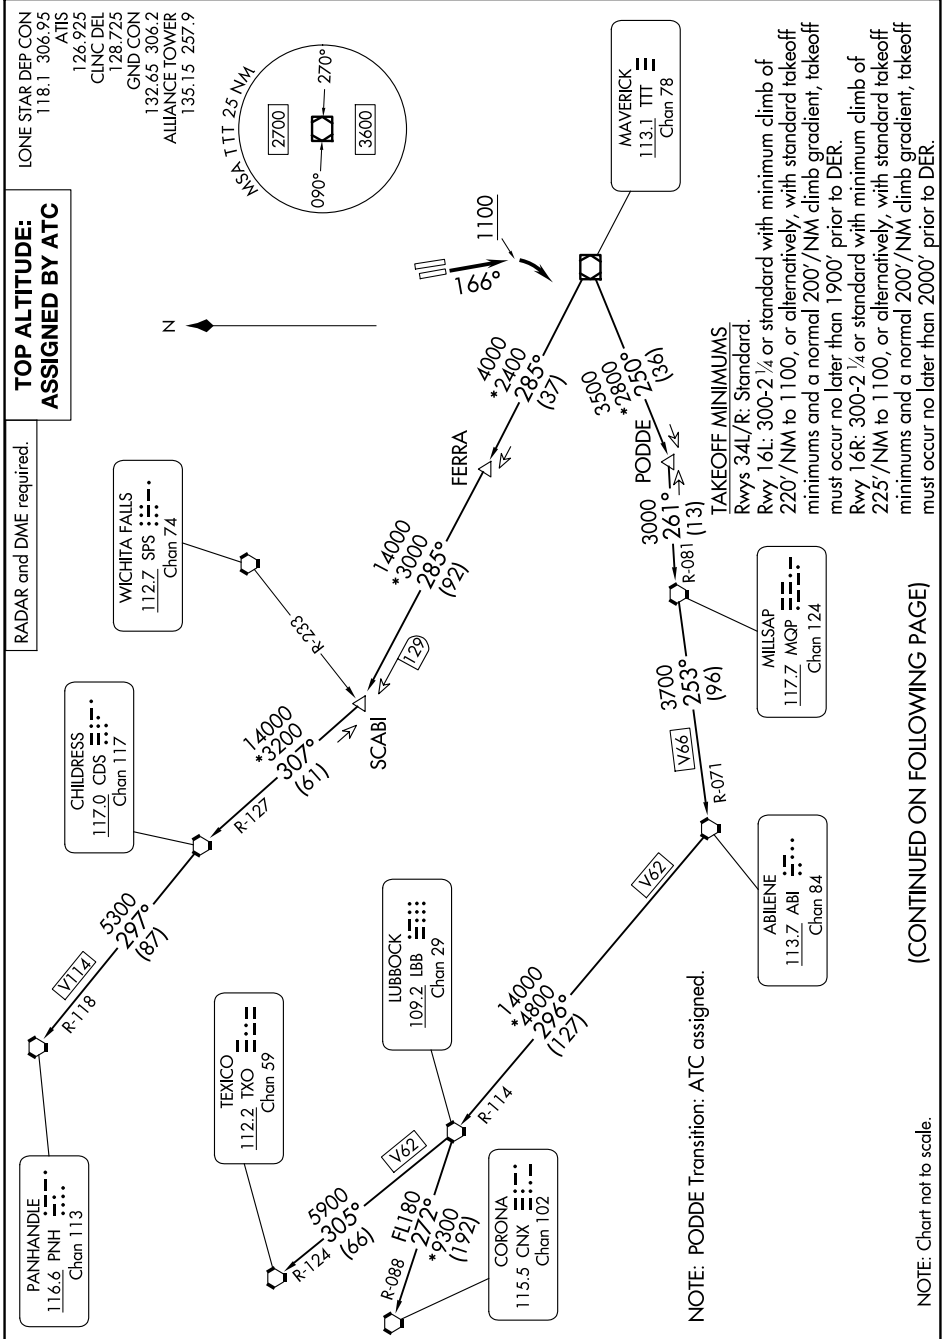

WORTH ONE DEPARTURE

SC-2, 14 MAY 2026 to 11 JUN 2026

(CONTINUED ON FOLLOWING PAGE)

SC-2, 14 MAY 2026 to 11 JUN 2026

WORTH ONE DEPARTURE