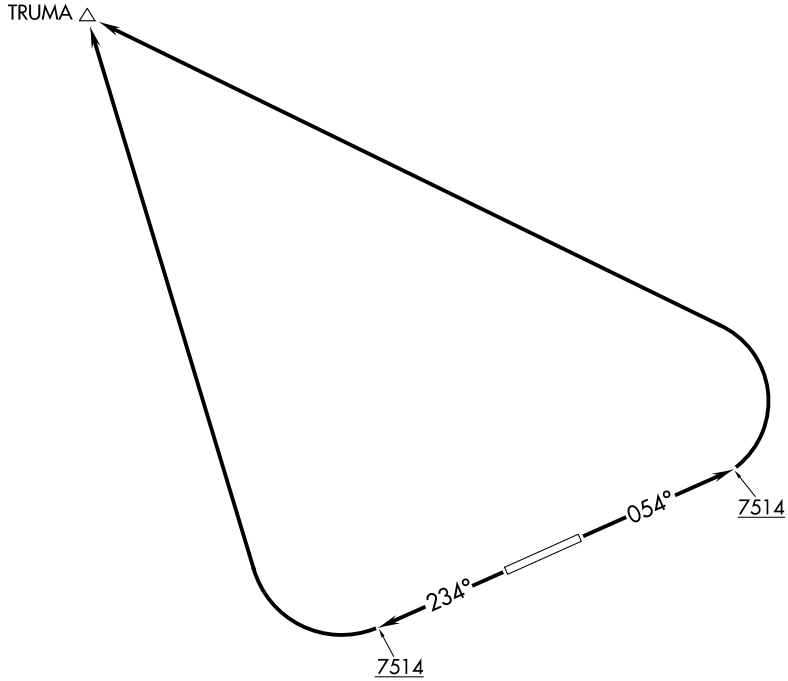

TRUMA ONE DEPARTURE (OBSTACLE) (RNAV)

RNAV 1 - GPS.

DENVER CENTER
132.1 254.35
AWOS-3PT
118.175
CTAF
122.8

NW-1, 14 MAY 2026 to 11 JUN 2026

NW-1, 14 MAY 2026 to 11 JUN 2026

TAKEOFF MINIMUMS

Rwys 5, 23: Standard.

NOTE: Chart not to scale.

(NOTES CONTINUED ON FOLLOWING PAGE)

DEPARTURE ROUTE DESCRIPTION

TAKEOFF RUNWAY 5: Climb on heading 054° to 7514, then climbing left turn direct TRUMA, thence. . .

TAKEOFF RUNWAY 23: Climb on heading 234° to 7514, then climbing right turn direct TRUMA, thence. . .

. . . .Expect filed altitude 10 minutes after departure.