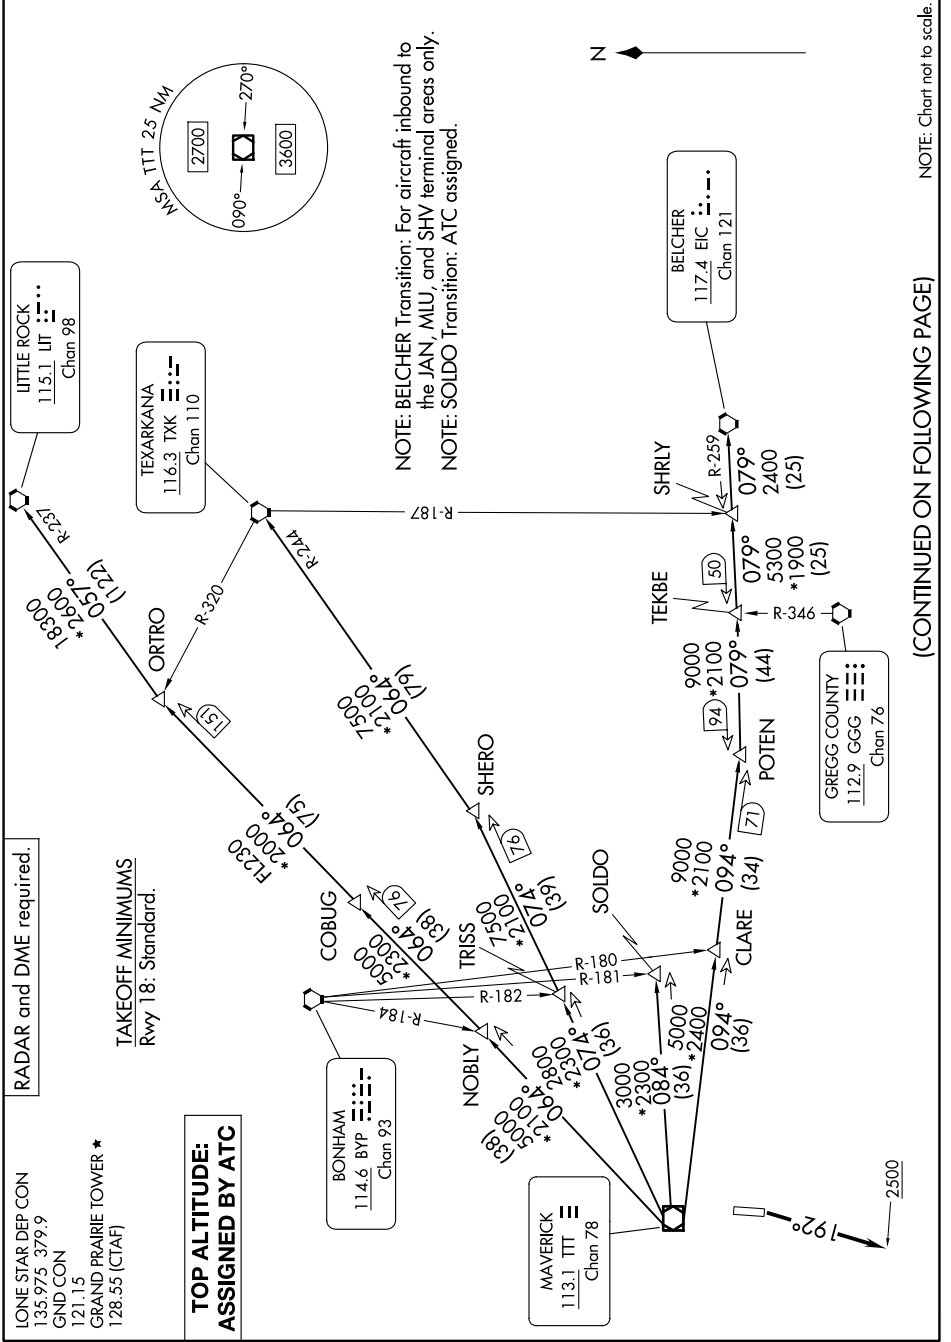

DALLAS FOUR DEPARTURE

GRAND PRAIRIE, TEXAS

SC-2, 14 MAY 2026 to 11 JUN 2026

NOTE: Chart not to scale

(CONTINUED ON FOLLOWING PAGE)

SC-2, 14 MAY 2026 to 11 JUN 2026

DALLAS FOUR DEPARTURE

GRAND PRAIRIE, TEXAS

GRAND PRAIRIE MUNI (GPM)