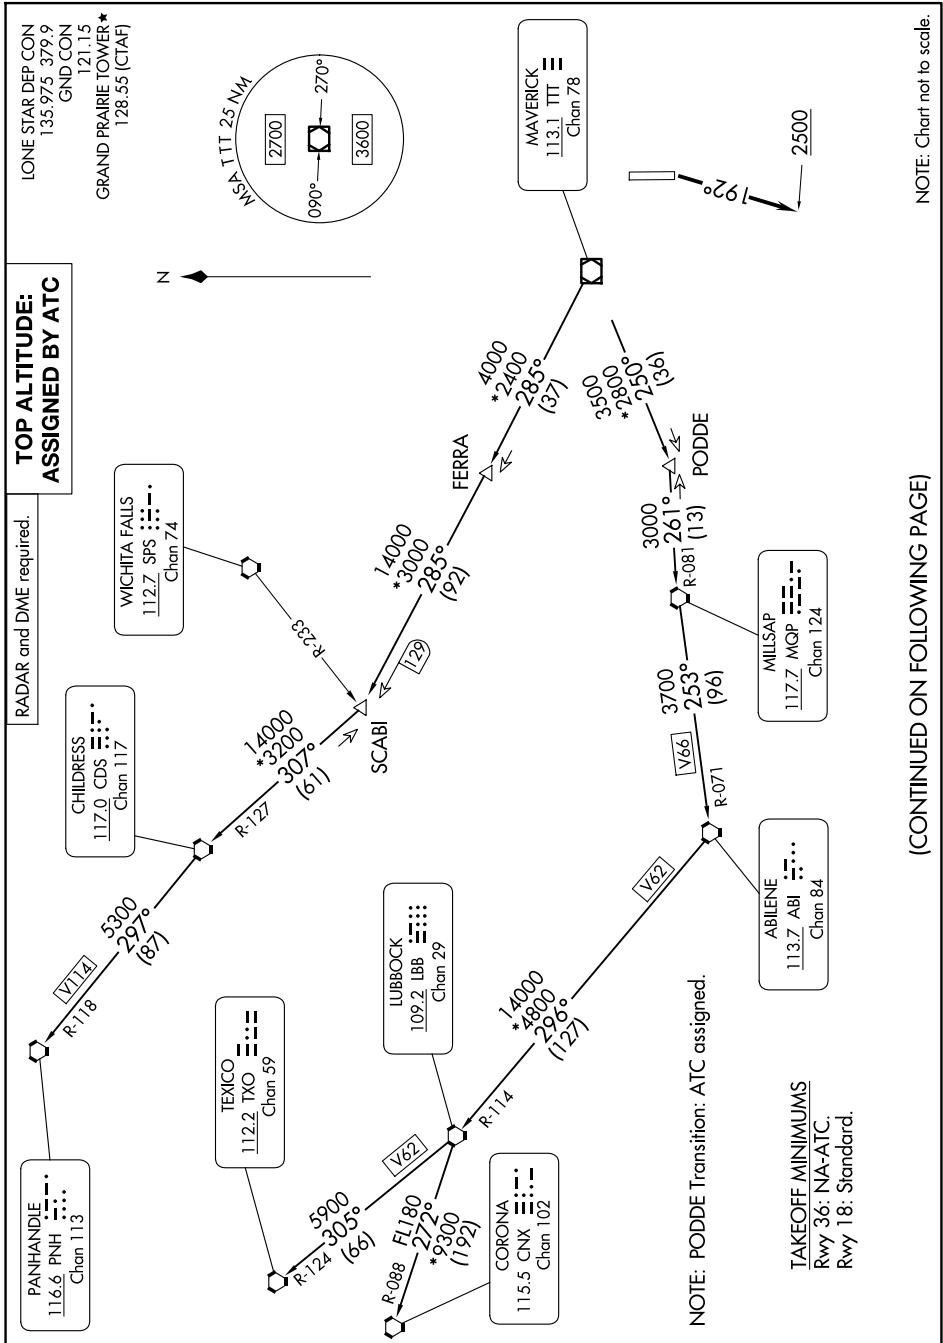

WORTH ONE DEPARTURE

GRAND PRAIRIE, TEXAS

SC-2, 14 MAY 2026 to 11 JUN 2026

WORTH ONE DEPARTURE

(CONTINUED ON FOLLOWING PAGE)

SC-2, 14 MAY 2026 to 11 JUN 2026