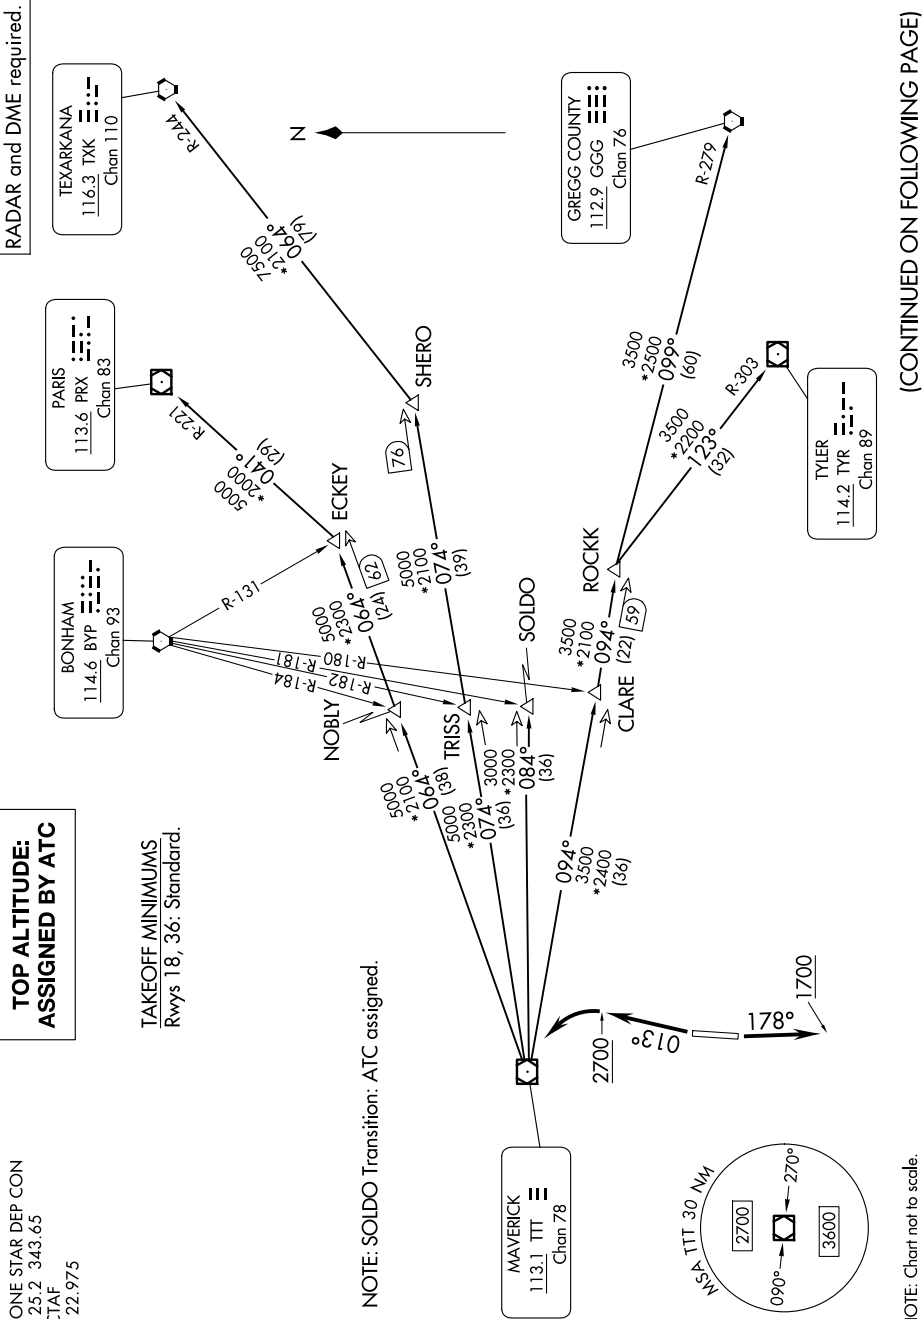

GARLAND SIX DEPARTURE

SC-2, 14 MAY 2026 to 11 JUN 2026

**TOP ALTITUDE:
ASSIGNED BY ATC**

LONE STAR DEP CON
125.2 343.65
CTAF
122.975

RADAR and DME required.

TEXARKANA
116.3 TKX
Chan 110

PARIS
113.6 PRX
Chan 83

BONHAM
114.6 BYP
Chan 93

GREGG COUNTY
112.9 GGG
Chan 76

TYLER
114.2 TYR
Chan 89

TAKEOFF MINIMUMS
Rwys 18, 36: Standard.

NOTE: SOLDO Transition: ATC assigned.

(CONTINUED ON FOLLOWING PAGE)

SC-2, 14 MAY 2026 to 11 JUN 2026

NOTE: Chart not to scale.