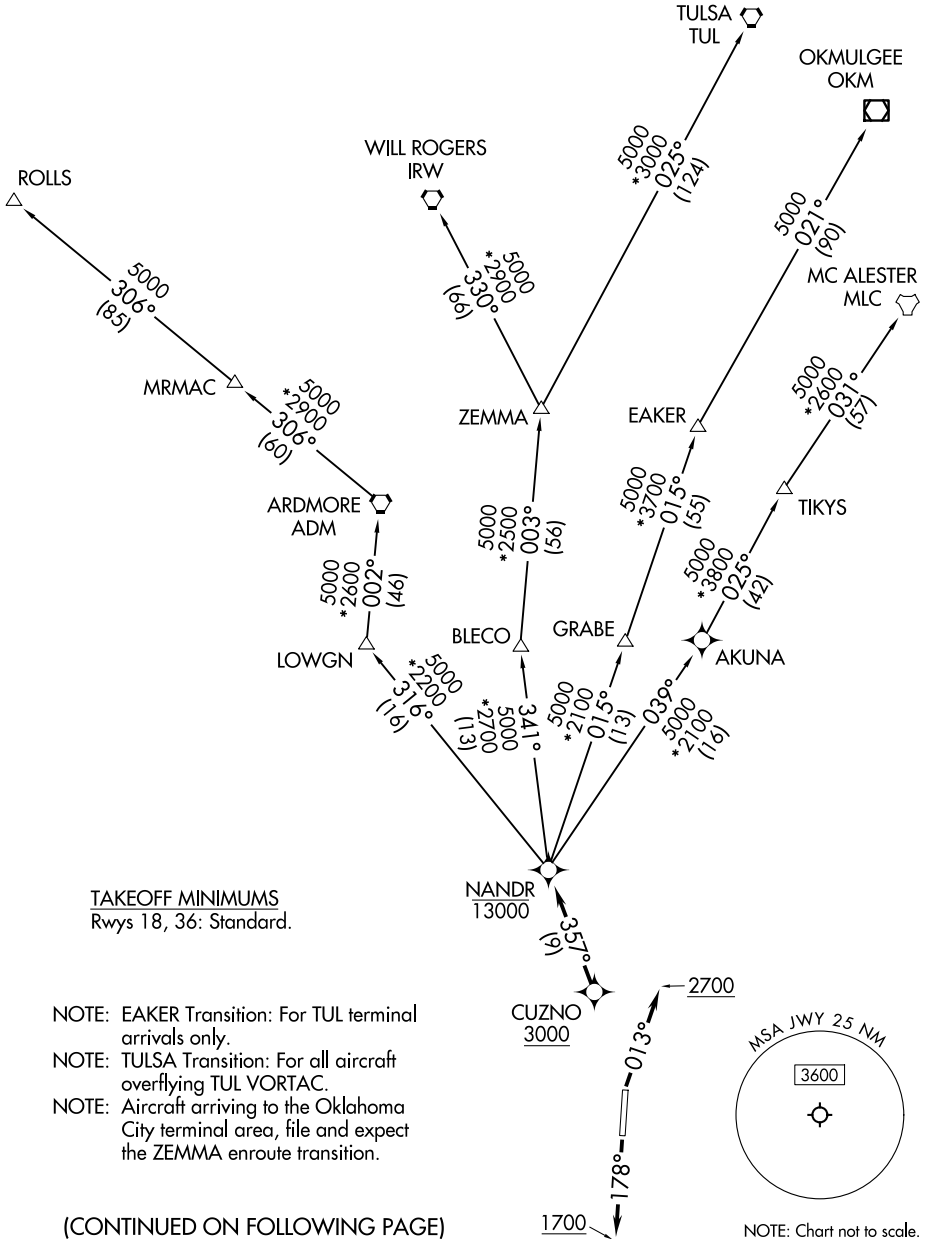

NANDR FOUR DEPARTURE (RNAV)

MIDLOTHIAN/WAXAHACHIE, TEXAS

LONE STAR DEP CON
125.2 343.65
CTAF
122.975

RNAV 1 - DME/DME/IRU or GPS required.

RADAR required.

**TOP ALTITUDE:
ASSIGNED BY ATC**

SC-2, 14 MAY 2026 to 11 JUN 2026

SC-2, 14 MAY 2026 to 11 JUN 2026