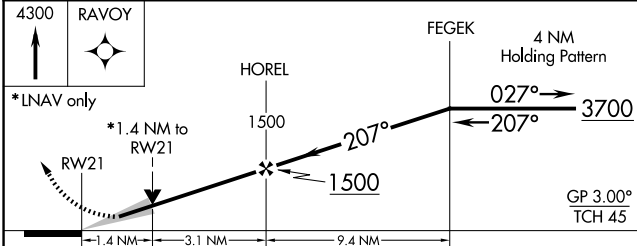

WAAS CH 56241 W21A	APP CRS 207°	Rwy Ldg TDZE Apt Elev	3320 25 30
--	------------------------	-----------------------------	---------------------------------------

RNAV (GPS) RWY 21

DEERING (DEE)(PADE)

⚠ Circling to Rwy 12, 30 NA at night. For uncompensated Baro-VNAV systems, LNAV/VNAV NA below -19°C (-2°F) or above -39°C (-39°F). DME/DME RNP-0.3 NA.

⚠ MISSED APPROACH: Climb to 4300 direct RAVOY and hold, continue climb-in-hold to 4300.

ASOS 135.5	ANCHORAGE CENTER 119.2 263.0	KOTZEBUE RADIO 122.25	CTAF 122.9
----------------------	--	---------------------------------	----------------------