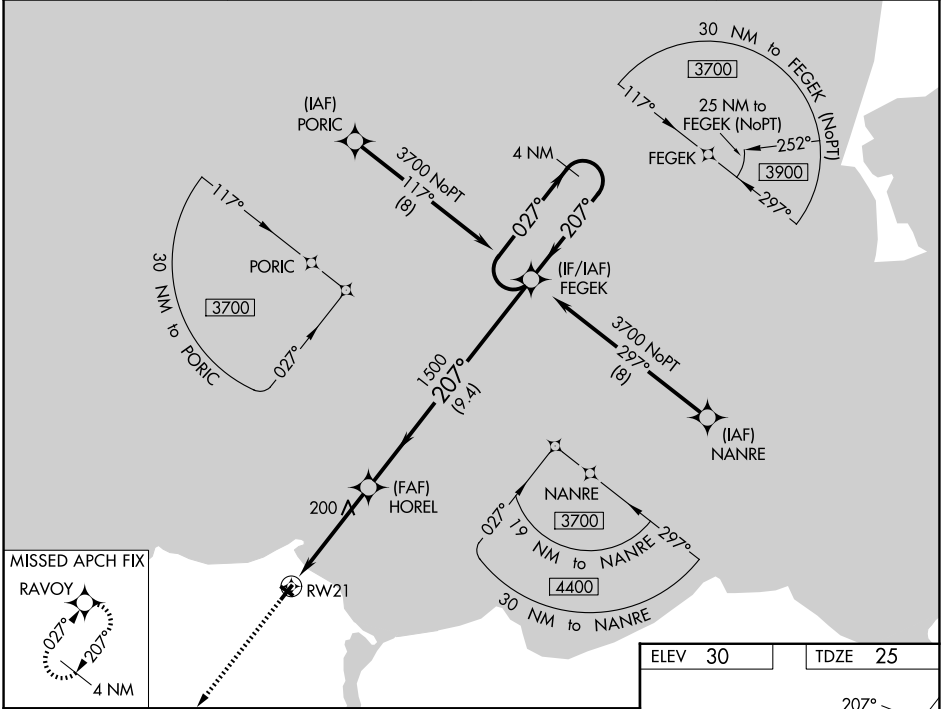

WAAS CH 56241 W21A	APP CRS 207°	Rwy Ldg TDZE Apt Elev	3320 25 30
--	------------------------	-----------------------------	---------------------------------------

RNAV (GPS) RWY 21

DEERING (DEE)(PADE)

⚠ Circling to Rwy 12, 30 NA at night. For uncompensated Baro-VNAV systems, LNAV/VNAV NA below -19°C (-2°F) or above -39°C (-39°F). DME/DME RNP-0.3 NA.

⚠ MISSED APPROACH: Climb to 4300 direct RAVOY and hold, continue climb-in-hold to 4300.

ASOS 135.5	ANCHORAGE CENTER 119.2 263.0	KOTZEBUE RADIO 122.25	CTAF 122.9
----------------------	--	---------------------------------	----------------------

CATEGORY	A	B	C	D
LPV DA	275-1	250 (300-1)		NA
LNAV/VNAV DA	332-1	307 (400-1)		NA
LNAV MDA	500-1	475 (500-1)	500-1 ³ / ₈ 475 (500-1 ³ / ₈)	NA
CIRCLING	680-1 650 (700-1)	840-1 810 (900-1)	840-2 ¹ / ₄ 810 (900-2 ¹ / ₄)	NA

AK, 14 MAY 2026 to 09 JUL 2026

AK, 14 MAY 2026 to 09 JUL 2026