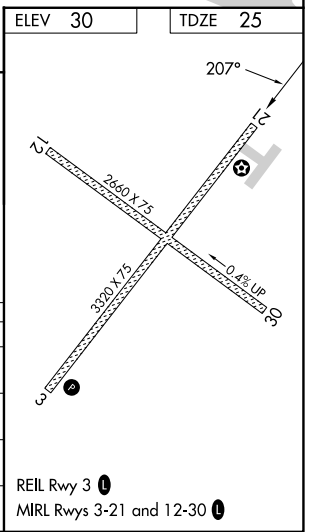

WAAS CH 56241 W21A	APP CRS 207°	Rwy Ldg TDZE Apt Elev	3320 25 30
--	------------------------	-----------------------------	---------------------------------------

RNAV (GPS) RWY 21

DEERING (DEE)(PADE)

⚠ Circling to Rwy 12, 30 NA at night. For uncompensated Baro-VNAV systems, LNAV/VNAV NA below -19°C (-2°F) or above -39°C (-39°F). DME/DME RNP-0.3 NA.

⚠ MISSED APPROACH: Climb to 4300 direct RAVOY and hold, continue climb-in-hold to 4300.

ASOS 135.5	ANCHORAGE CENTER 119.2 263.0	KOTZEBUE RADIO 122.25	CTAF 122.9
----------------------	--	---------------------------------	----------------------

CATEGORY	A	B	C	D
LPV DA	275-1	250 (300-1)		NA
LNAV/VNAV DA	332-1	307 (400-1)		NA
LNAV MDA	500-1	475 (500-1)	500-1 ³ / ₈ 475 (500-1 ³ / ₈)	NA
CIRCLING	680-1 650 (700-1)	840-1 810 (900-1)	840-2 ¹ / ₄ 810 (900-2 ¹ / ₄)	NA