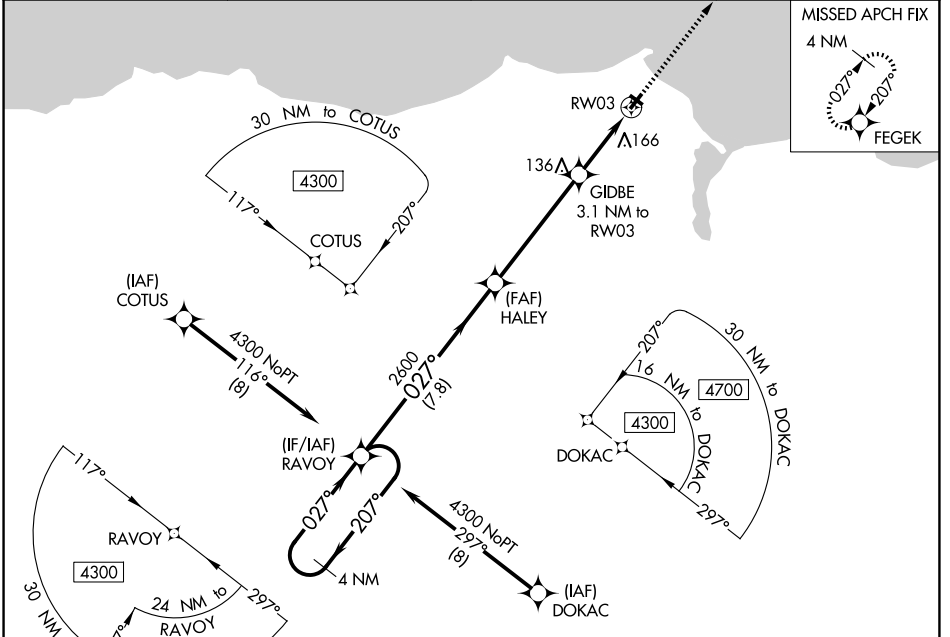

WAAS CH 97341 W03A	APP CRS 027°	Rwy Ldg TDZE Apt Elev	3320 25 30
--	------------------------	-----------------------------	---------------------------------------

RNAV (GPS) RWY 3

DEERING (DEE) (PADE)

⚠ Circling to Rwy 12, 30 NA at night. For uncompensated Baro-VNAV systems, LNAV/VNAV NA below -19°C (-2°F) or above 54°C (130°F). MISSED APPROACH: Climb to 3700 direct FEGEK and hold, continue climb-in-hold to 3700.

❄ -39°C DME/DME RNP-0.3 NA.

ASOS 135.5	ANCHORAGE CENTER 119.2 263.0	KOTZEBUE RADIO 122.25	CTAF 122.9
----------------------	--	---------------------------------	----------------------

CATEGORY	A	B	C	D
LPV DA	275-1	250 (300-1)		NA
LNAV/VNAV DA	275-1	250 (300-1)		NA
LNAV MDA	420-1	395 (400-1)	420-1½ 395 (400-1½)	NA
CIRCLING	680-1 650 (700-1)	840-1 810 (900-1)	840-2¼ 810 (900-2¼)	NA

AK, 14 MAY 2026 to 09 JUL 2026

AK, 14 MAY 2026 to 09 JUL 2026