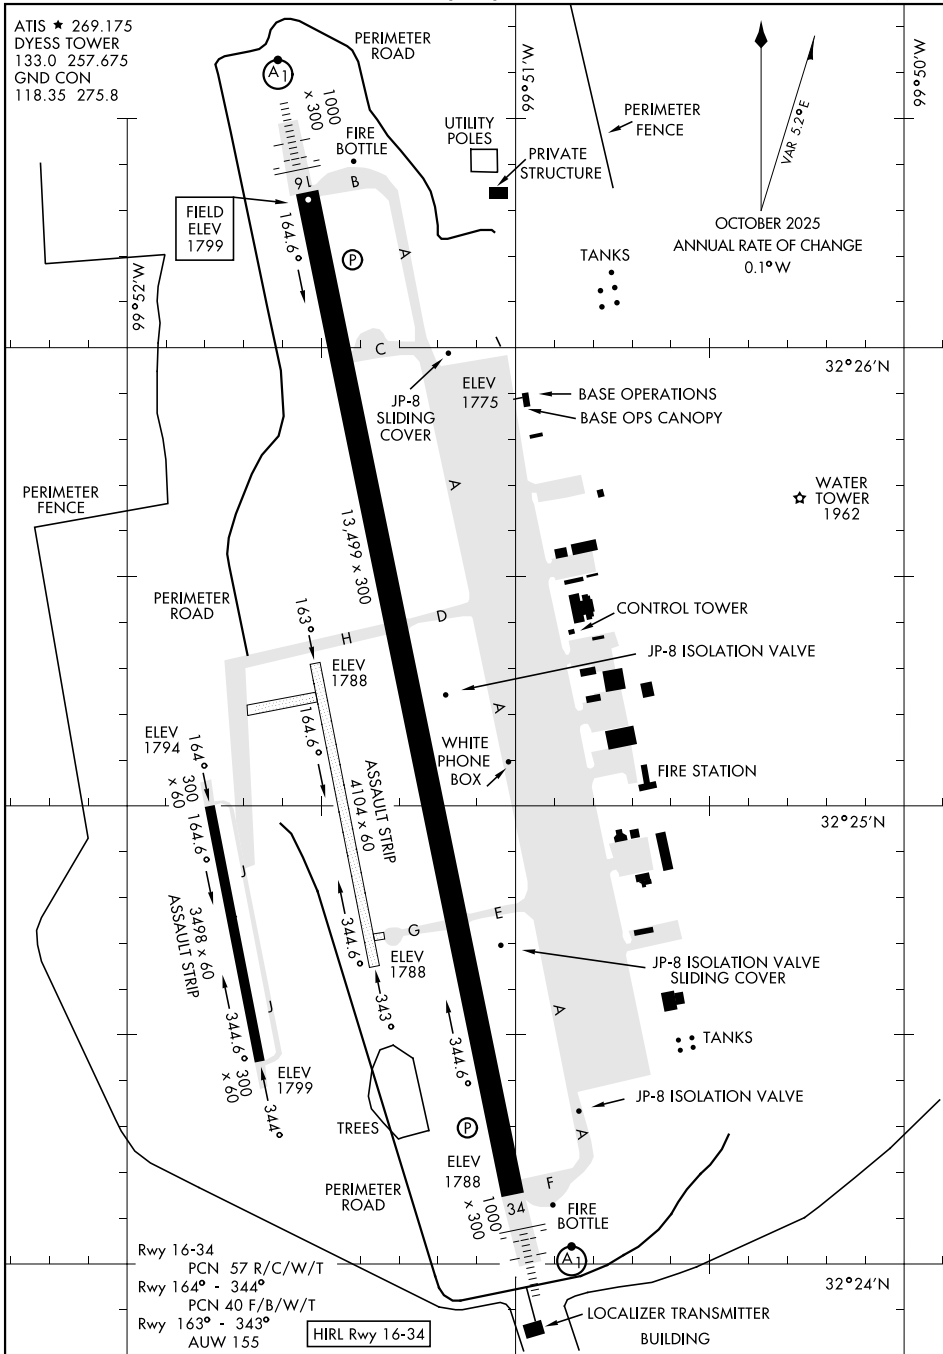

# AIRPORT DIAGRAM

[USAF]

DYESS AFB (KDYS)

ABILENE, TEXAS

ATIS ★ 269.175  
 DYESS TOWER  
 133.0 257.675  
 GND CON  
 118.35 275.8

SC-2, 11 JUN 2026 to 09 JUL 2026

SC-2, 11 JUN 2026 to 09 JUL 2026

Rwy 16-34  
 PCN 57 R/C/W/T  
 Rwy 164° - 344°  
 PCN 40 F/B/W/T  
 Rwy 163° - 343°  
 AUV 155

HIRL Rwy 16-34

LOCALIZER TRANSMITTER BUILDING

# AIRPORT DIAGRAM

ABILENE, TEXAS  
DYESS AFB (KDYS)