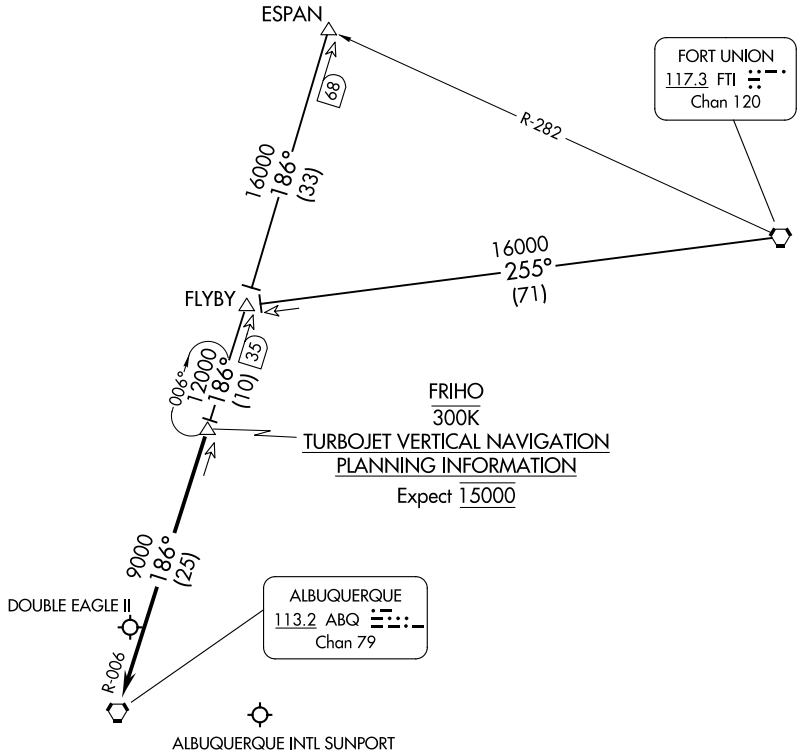

SW-1, 11 JUN 2026 to 09 JUL 2026

SW-1, 11 JUN 2026 to 09 JUL 2026

NOTE: DME required.

NOTE: Chart not to scale.

ESPAN TRANSITION (ESPAN.FRIHO4): From over ESPAN DME fix via ABQ R-006 to FRIHO DME fix, thence. . . .

FORT UNION TRANSITION (FTI.FRIHO4): From over FTI VORTAC via FTI R-255 and ABQ R-006 to FRIHO DME fix, thence. . . .

. . . .From over FRIHO DME fix via ABQ R-006 to ABQ VORTAC. Expect vectors to final approach course after passing FRIHO DME fix.