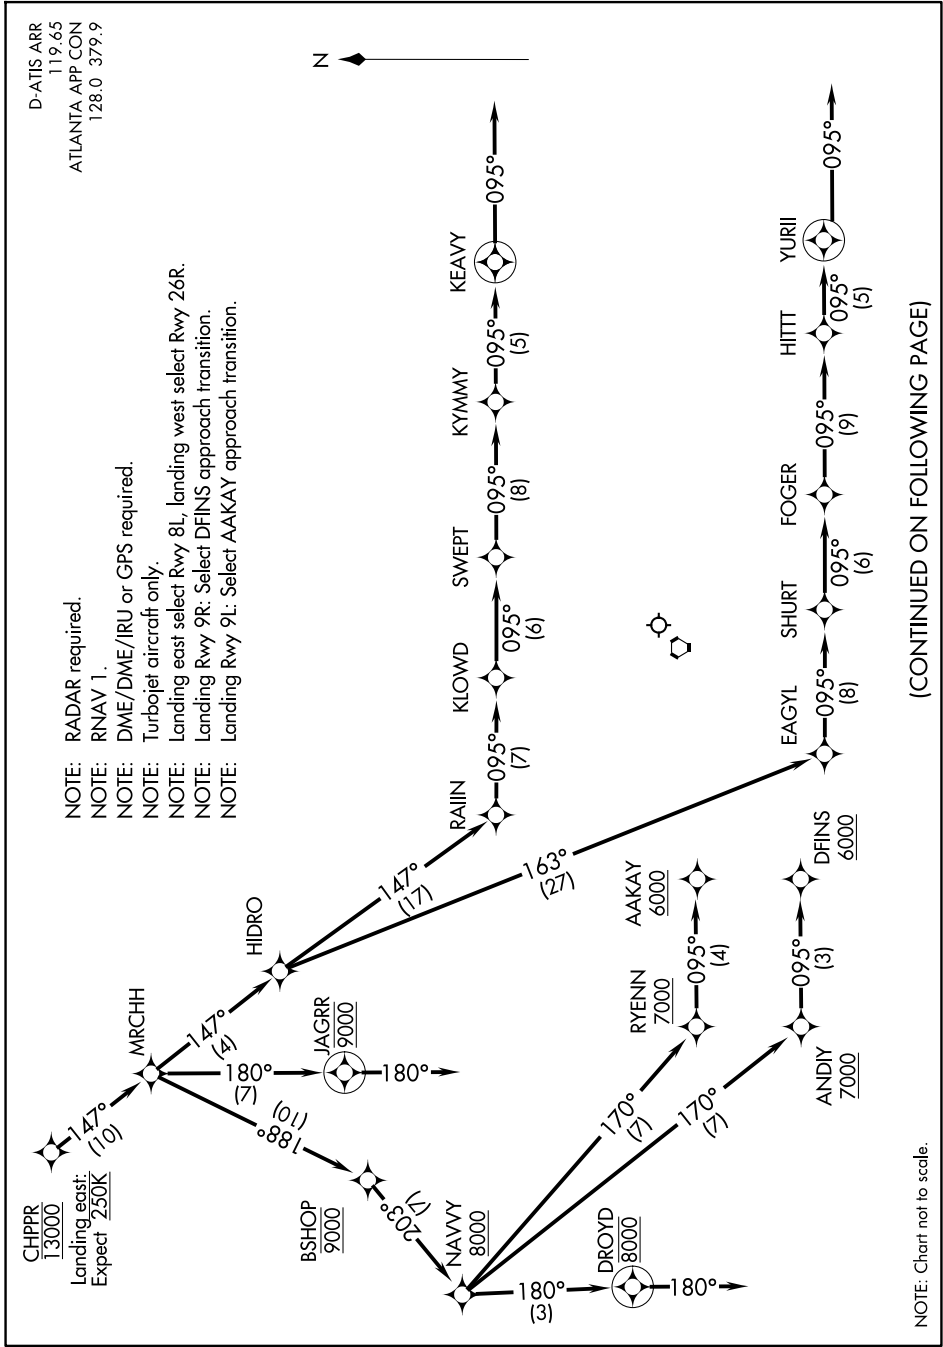

CHPPR ONE ARRIVAL (RNAV) Arrival Routes

SE-4, 11 JUN 2026 to 09 JUL 2026

(CONTINUED ON FOLLOWING PAGE)

SE-4, 11 JUN 2026 to 09 JUL 2026

CHPPR ONE ARRIVAL (RNAV) Arrival Routes

NOTE: Chart not to scale.