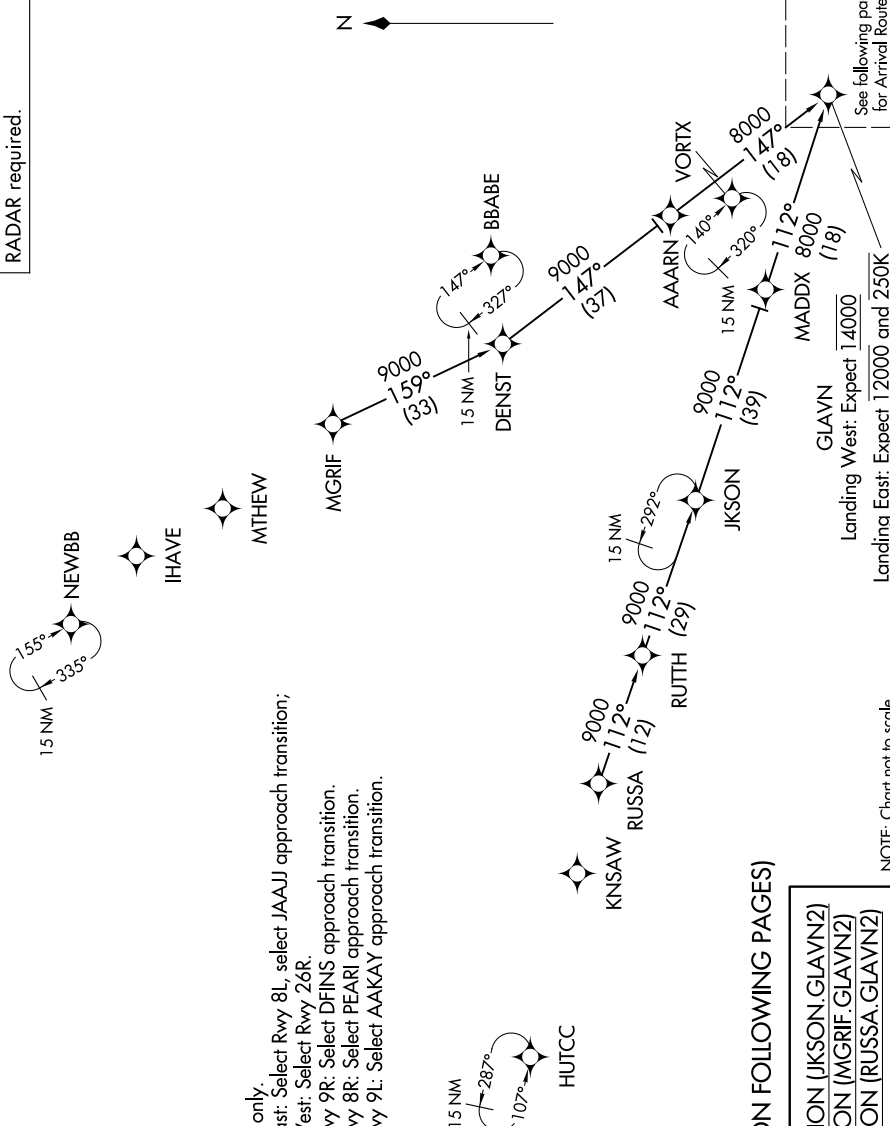

GLAVN TWO ARRIVAL (RNAV) Transition Routes

ATLANTA, GEORGIA

RNAV 1-DME/DME/IRU or GPS.
RADAR required.

SE-4, 11 JUN 2026 to 09 JUL 2026

ATLANTA APP CON
128.0 379.9
D-ATIS ARR
119.65

- NOTE: Jet aircraft only.
- NOTE: Landing East: Select Rwy 8L, select JAAJ approach transition; Landing West: Select Rwy 26R.
- NOTE: Landing Rwy 9R: Select DFINS approach transition.
- NOTE: Landing Rwy 8R: Select PEARL approach transition.
- NOTE: Landing Rwy 9L: Select AAKAY approach transition.

(CONTINUED ON FOLLOWING PAGES)

JKSON TRANSITION (JKSON.GLAVN2)
 MGRIF TRANSITION (MGRIF.GLAVN2)
 RUSSA TRANSITION (RUSSA.GLAVN2)

NOTE: Chart not to scale.

SE-4, 11 JUN 2026 to 09 JUL 2026