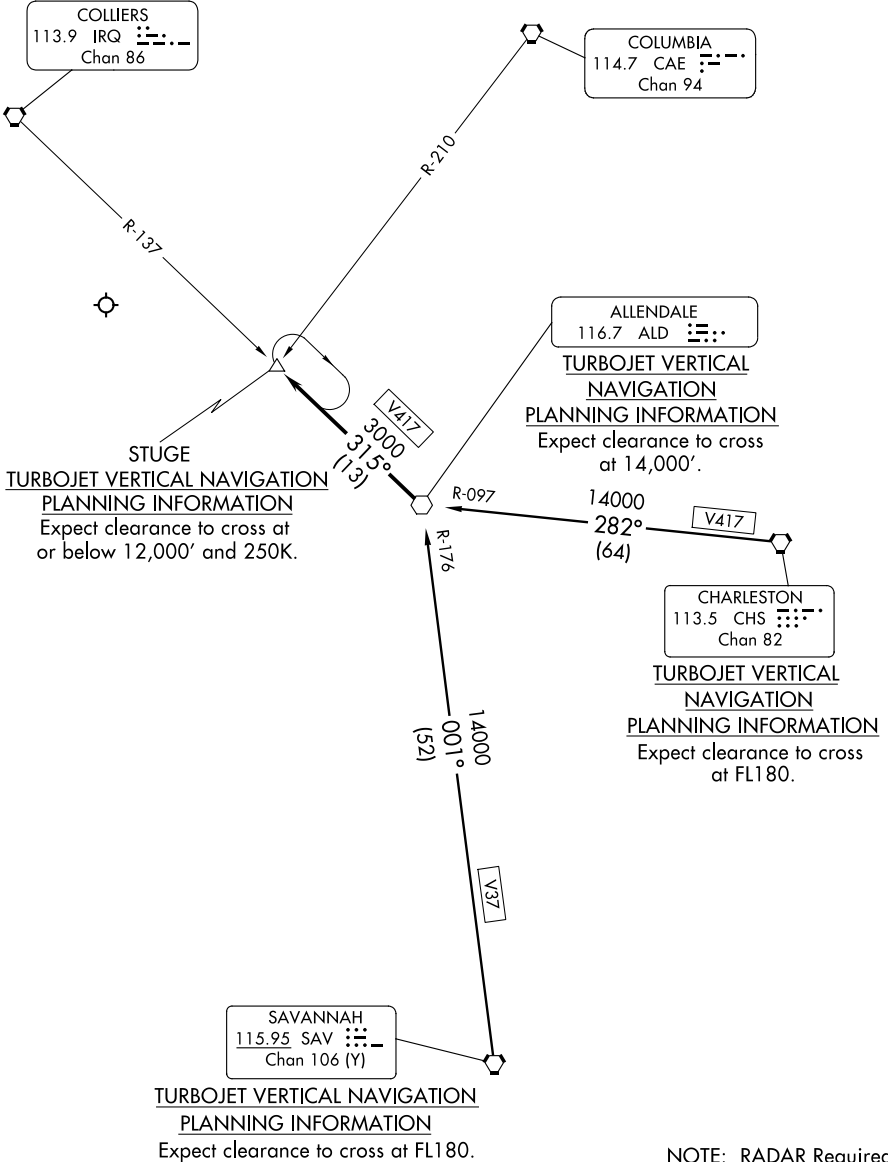

STUGE THREE ARRIVAL

AUGUSTA APP CON ★
119.15 284.625
ATIS
132.75

(CONTINUED ON FOLLOWING PAGE)

SE-4, 11 JUN 2026 to 09 JUL 2026

SE-4, 11 JUN 2026 to 09 JUL 2026