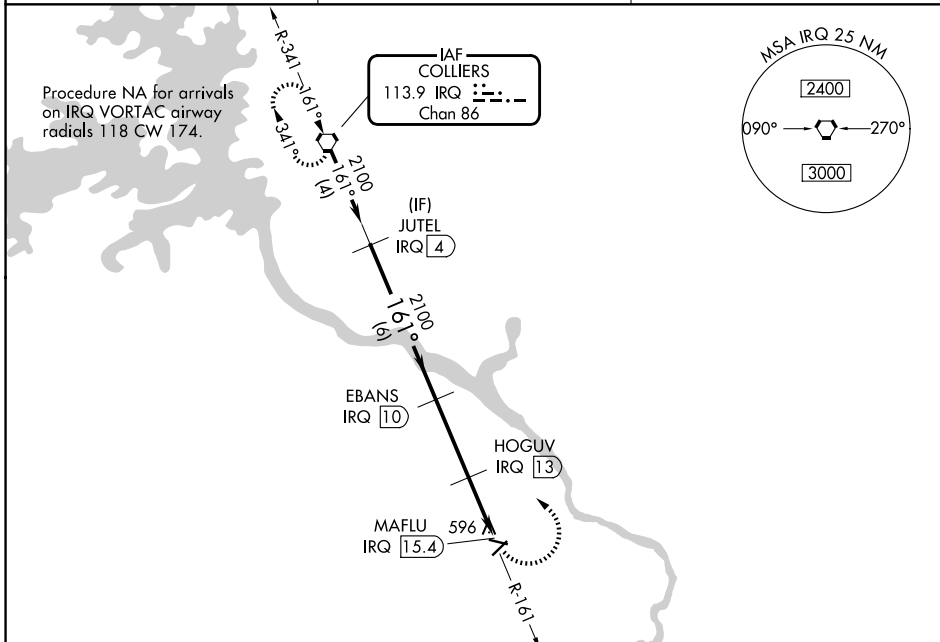

VORTAC IRQ 113.9 Chan 86	APP CRS 161°	Rwy Ldg TDZE Apt Elev	N/A N/A 422
--	------------------------	-----------------------------	--

VOR/DME-B
DANIEL FLD (DNL)

⚠ When local altimeter setting not received, use Augusta Rgnl at Bush Fld altimeter setting and increase all MDA 60 feet.
⚠ Procedure NA at night. Helicopter visibility reduction below 1 SM NA.

MISSED APPROACH: Climbing left turn to 2100 direct IRQ VORTAC and hold.

ASOS 135.275	AUGUSTA APP CON ★ 126.8 270.3	UNICOM 123.05 (CTAF) 0
------------------------	---	---

CATEGORY	A	B	C	D
CIRCLING	920-1	498 (500-1)	1400-3	978 (1000-3)

REIL Rwy 5, 11 and 23 **0**
MIRL Rwy 5-23 and 11-29 **0**

SE-4, 11 JUN 2026 to 09 JUL 2026

SE-4, 11 JUN 2026 to 09 JUL 2026