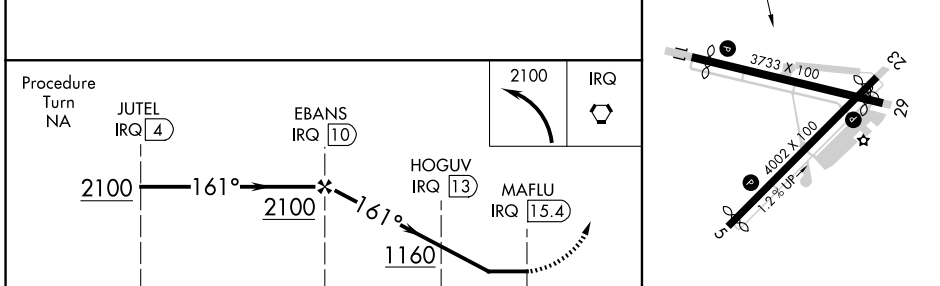

VORTAC IRQ 113.9 Chan 86	APP CRS 161°	Rwy Ldg TDZE Apt Elev	N/A N/A 422
--	------------------------	-----------------------------	--

VOR/DME-B
DANIEL FLD (DNL)

⚠ When local altimeter setting not received, use Augusta Rgnl at Bush Fld altimeter setting and increase all MDA 60 feet.
⚠ Procedure NA at night. Helicopter visibility reduction below 1 SM NA.

MISSED APPROACH: Climbing left turn to 2100 direct IRQ VORTAC and hold.

ASOS 135.275	AUGUSTA APP CON ★ 126.8 270.3	UNICOM 123.05 (CTAF) 0
------------------------	---	---

CATEGORY	A	B	C	D
CIRCLING	920-1	498 (500-1)	1400-3	978 (1000-3)