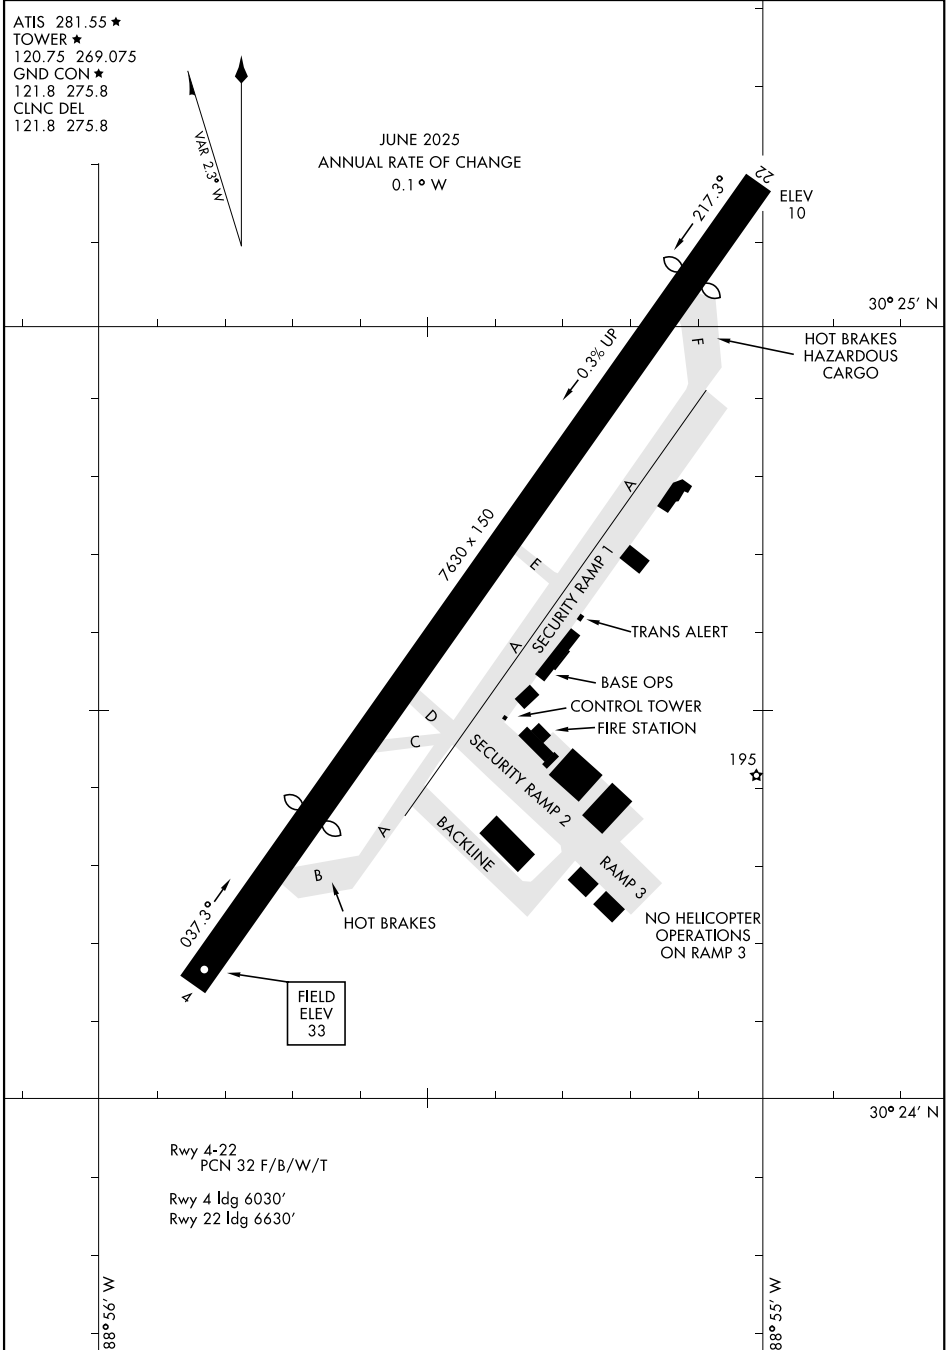

AIRPORT DIAGRAM

[USAF]

KEESLER AFB (KBIX)

BILOXI, MISSISSIPPI

ATIS 281.55 ★
 TOWER ★
 120.75 269.075
 GND CON ★
 121.8 275.8
 CLNC DEL
 121.8 275.8

JUNE 2025
 ANNUAL RATE OF CHANGE
 0.1 ° W

SC-4, 11 JUN 2026 to 09 JUL 2026

SC-4, 11 JUN 2026 to 09 JUL 2026

AIRPORT DIAGRAM

BILOXI, MISSISSIPPI
KEESLER AFB (KBIX)