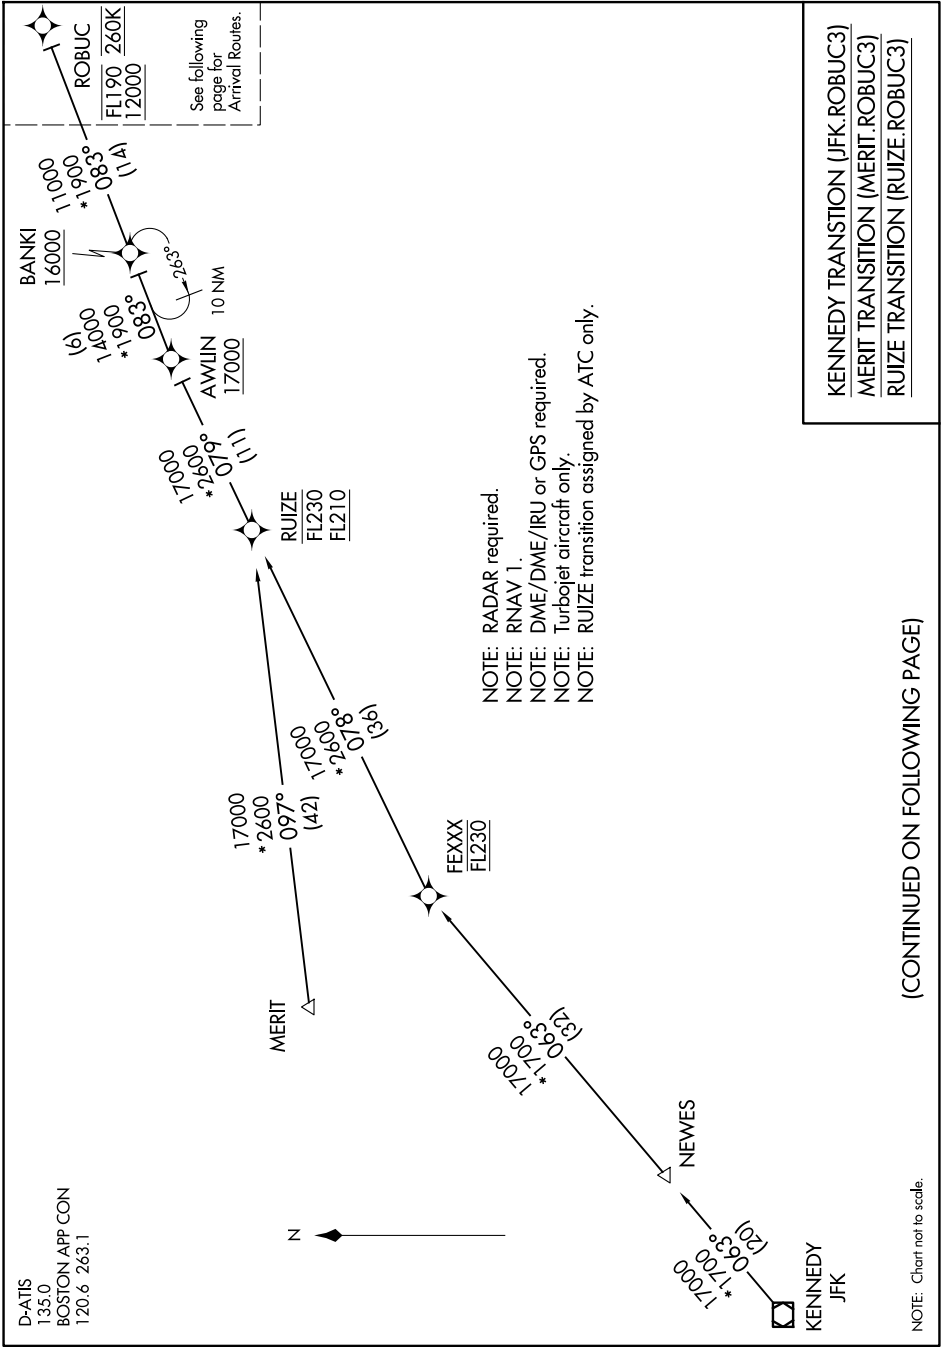

ROBUC THREE ARRIVAL (RNAV) Transition Routes

NE-1, 11 JUN 2026 to 09 JUL 2026

(CONTINUED ON FOLLOWING PAGE)

NE-1, 11 JUN 2026 to 09 JUL 2026

ROBUC THREE ARRIVAL (RNAV) Transition Routes