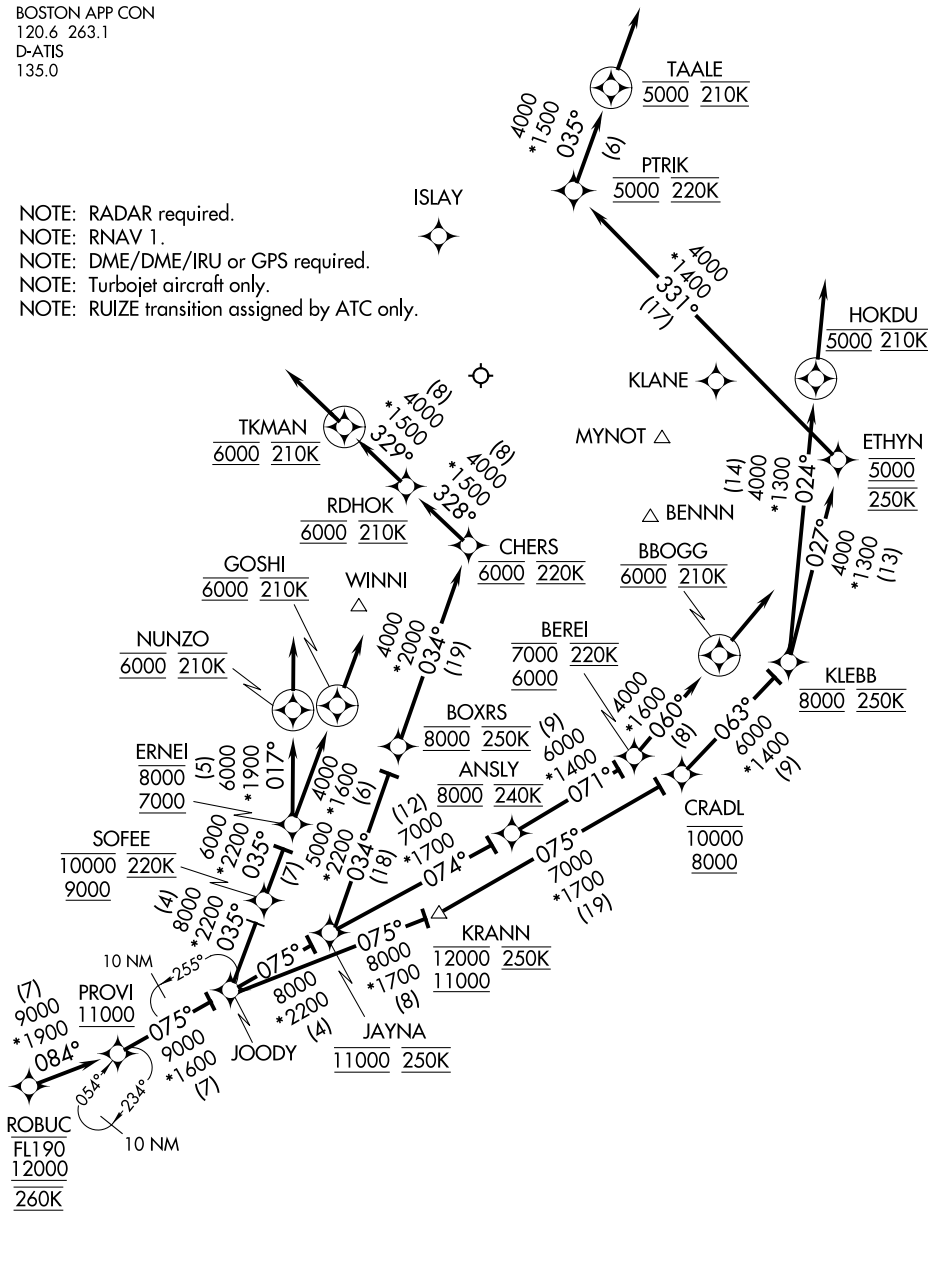

ROBUC THREE ARRIVAL (RNAV) Arrival Routes

BOSTON APP CON
120.6 263.1
D-ATIS
135.0

- NOTE: RADAR required.
- NOTE: RNAV 1.
- NOTE: DME/DME/IRU or GPS required.
- NOTE: Turbojet aircraft only.
- NOTE: RUIZE transition assigned by ATC only.

NE-1, 11 JUN 2026 to 09 JUL 2026

NE-1, 11 JUN 2026 to 09 JUL 2026

NOTE: Chart not to scale.

(CONTINUED ON FOLLOWING PAGE)

ROBUC THREE ARRIVAL (RNAV) Arrival Routes