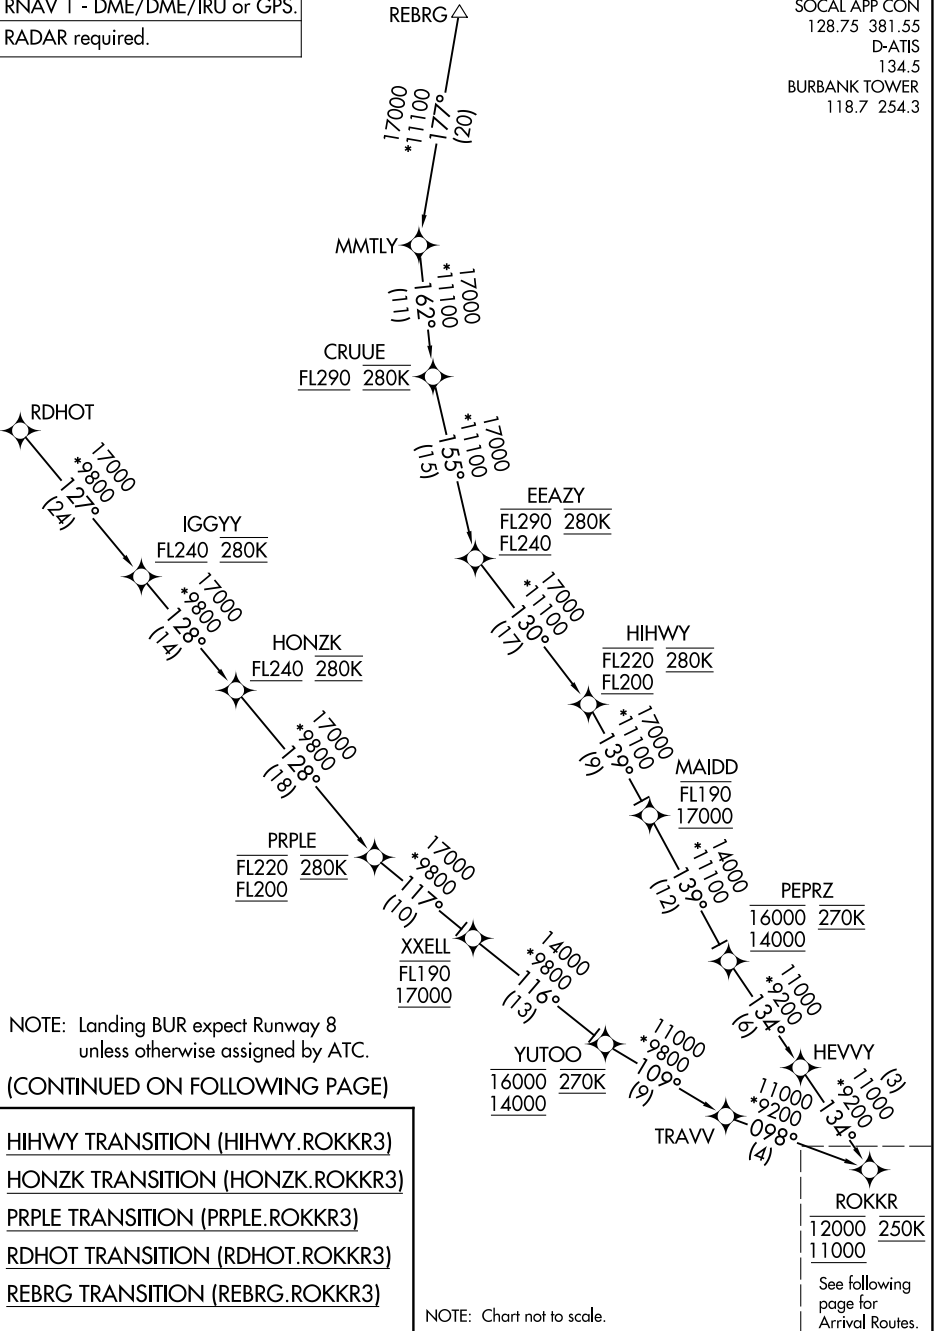

ROKKR THREE ARRIVAL (RNAV) Transition Routes

AL-67 (FAA)

BOB HOPE (BUR)
BURBANK, CALIFORNIA

RNAV 1 - DME/DME/IRU or GPS.
RADAR required.

SOCAL APP CON
128.75 381.55
D-ATIS
134.5
BURBANK TOWER
118.7 254.3

SW-3, 11 JUN 2026 to 09 JUL 2026

SW-3, 11 JUN 2026 to 09 JUL 2026

ROKKR THREE ARRIVAL (RNAV) Transition Routes

BURBANK, CALIFORNIA
BOB HOPE (BUR)