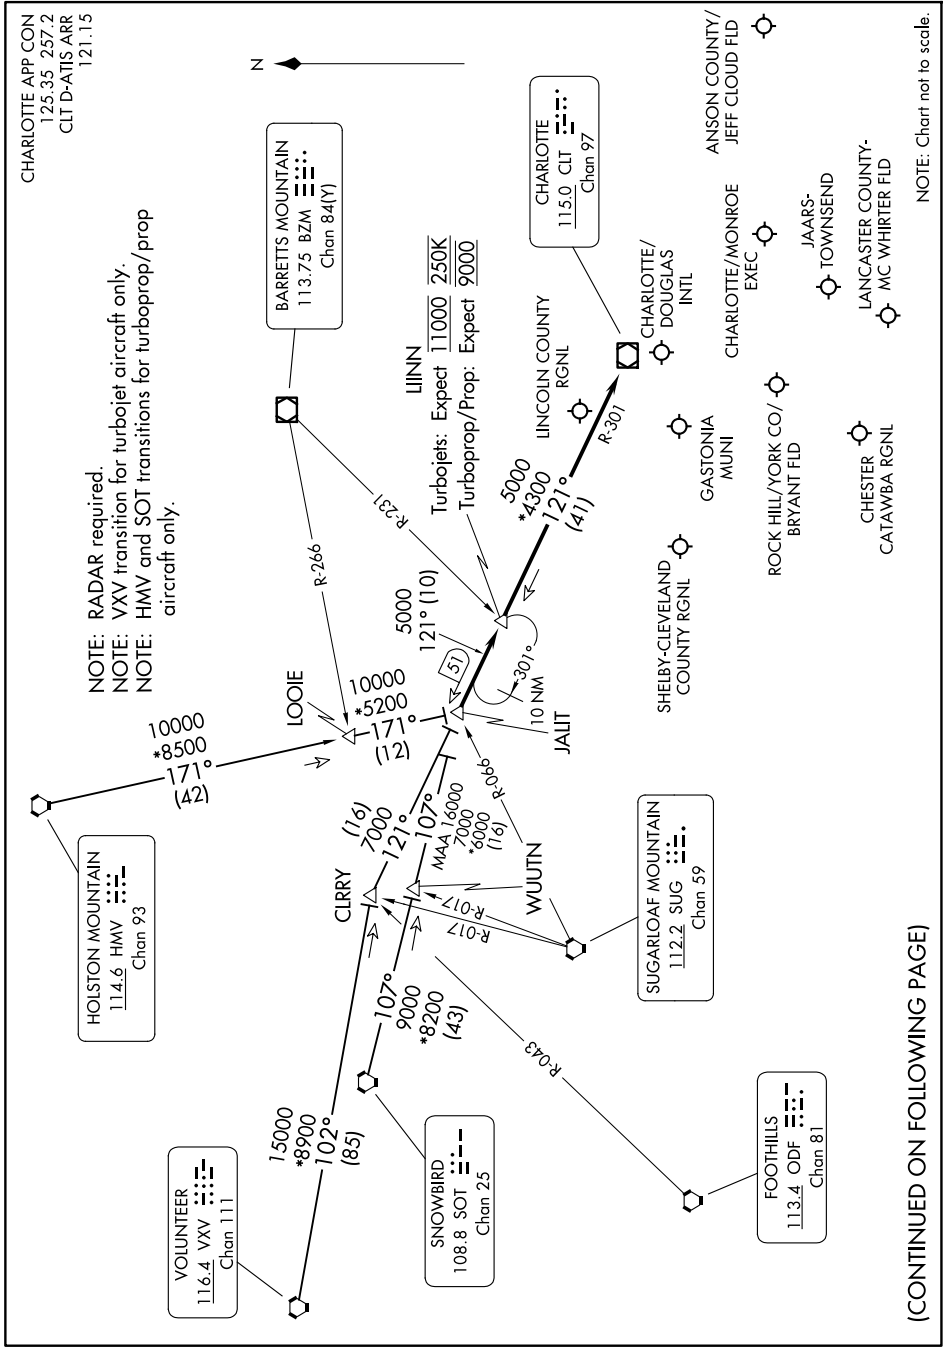

# LIINN THREE ARRIVAL

CHARLOTTE, NORTH CAROLINA

SE-2, 11 JUN 2026 to 09 JUL 2026

NOTE: Chart not to scale.

SE-2, 11 JUN 2026 to 09 JUL 2026

# LIINN THREE ARRIVAL

CHARLOTTE, NORTH CAROLINA

(CONTINUED ON FOLLOWING PAGE)