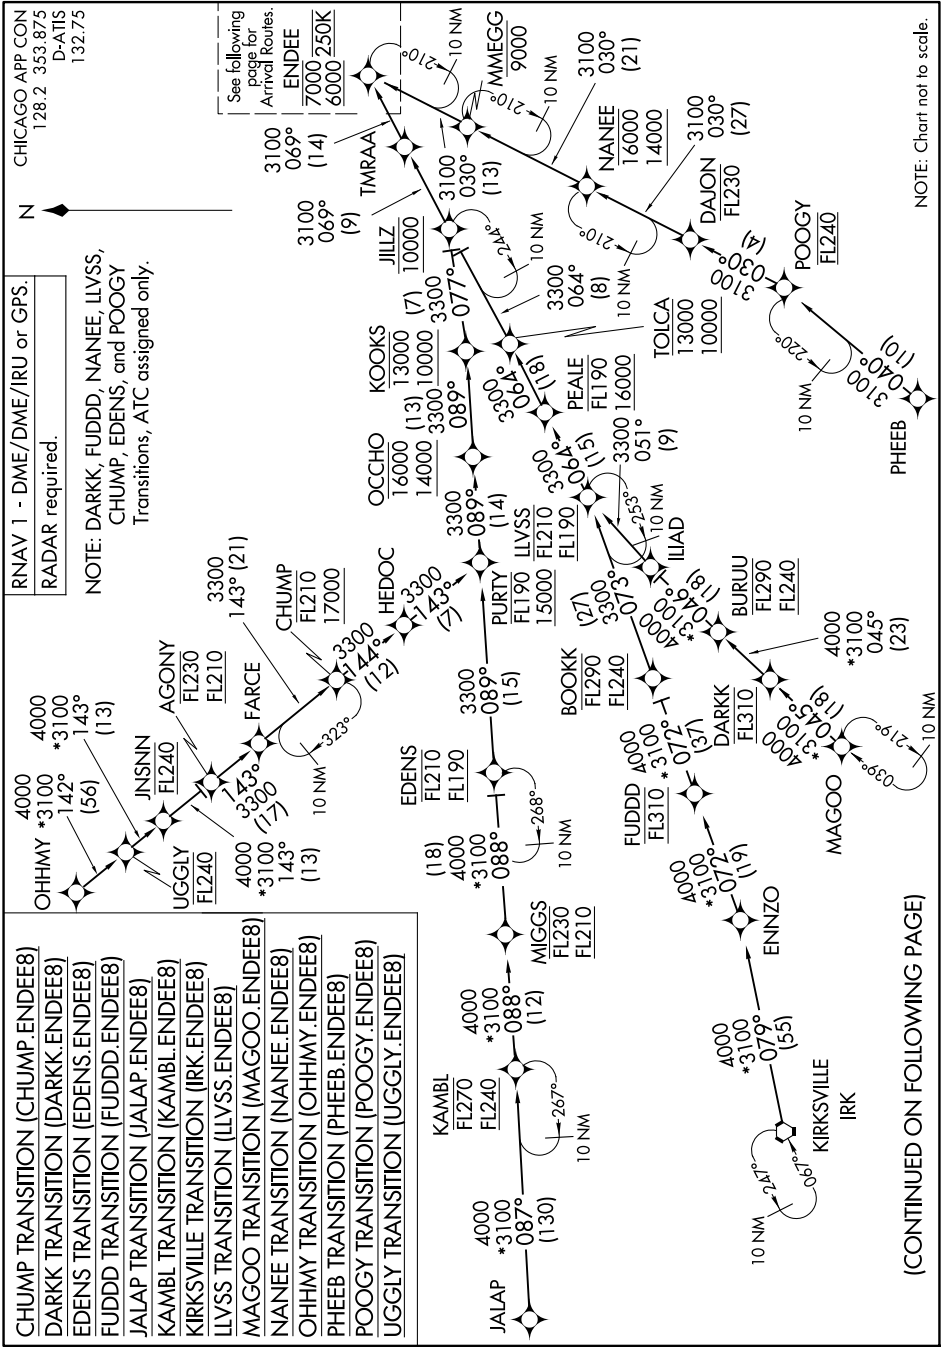

ENDEE EIGHT ARRIVAL (RNAV) Transition Routes

9202 JUN 60 11 JUN 2026 11 3-C-

EC-3, 11 JUN 2026 to 09 JUL 2026