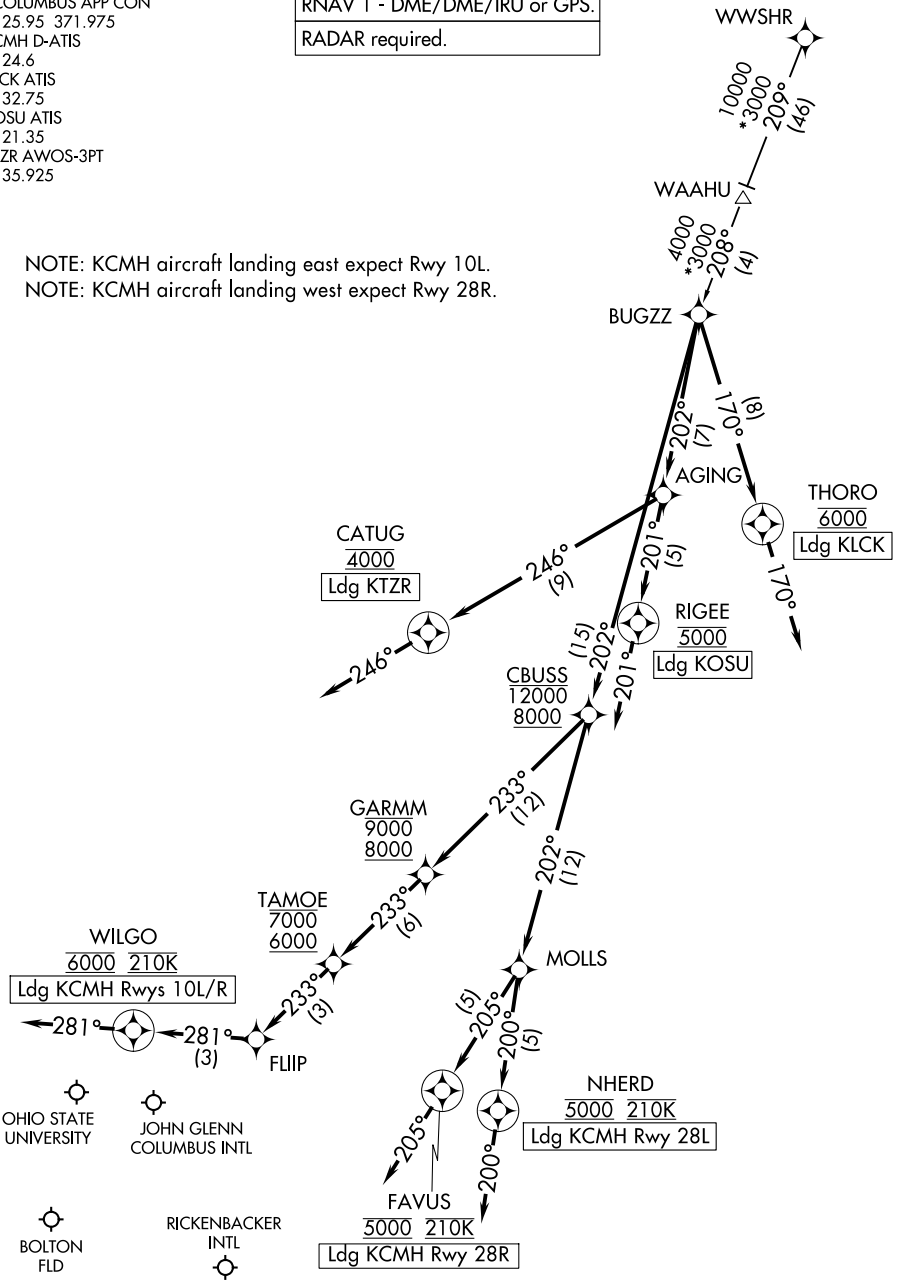

CBUSS TWO ARRIVAL (RNAV)

COLUMBUS, OHIO

COLUMBUS APP CON
 125.95 371.975
 CMH D-ATIS
 124.6
 LCK ATIS
 132.75
 OSU ATIS
 121.35
 TZR AWOS-3PT
 135.925

RNAV 1 - DME/DME/IRU or GPS.
RADAR required.

NOTE: KCMH aircraft landing east expect Rwy 10L.
 NOTE: KCMH aircraft landing west expect Rwy 28R.

(NARRATIVE ON FOLLOWING PAGE)

NOTE: Chart not to scale.

CBUSS TWO ARRIVAL (RNAV)

COLUMBUS, OHIO