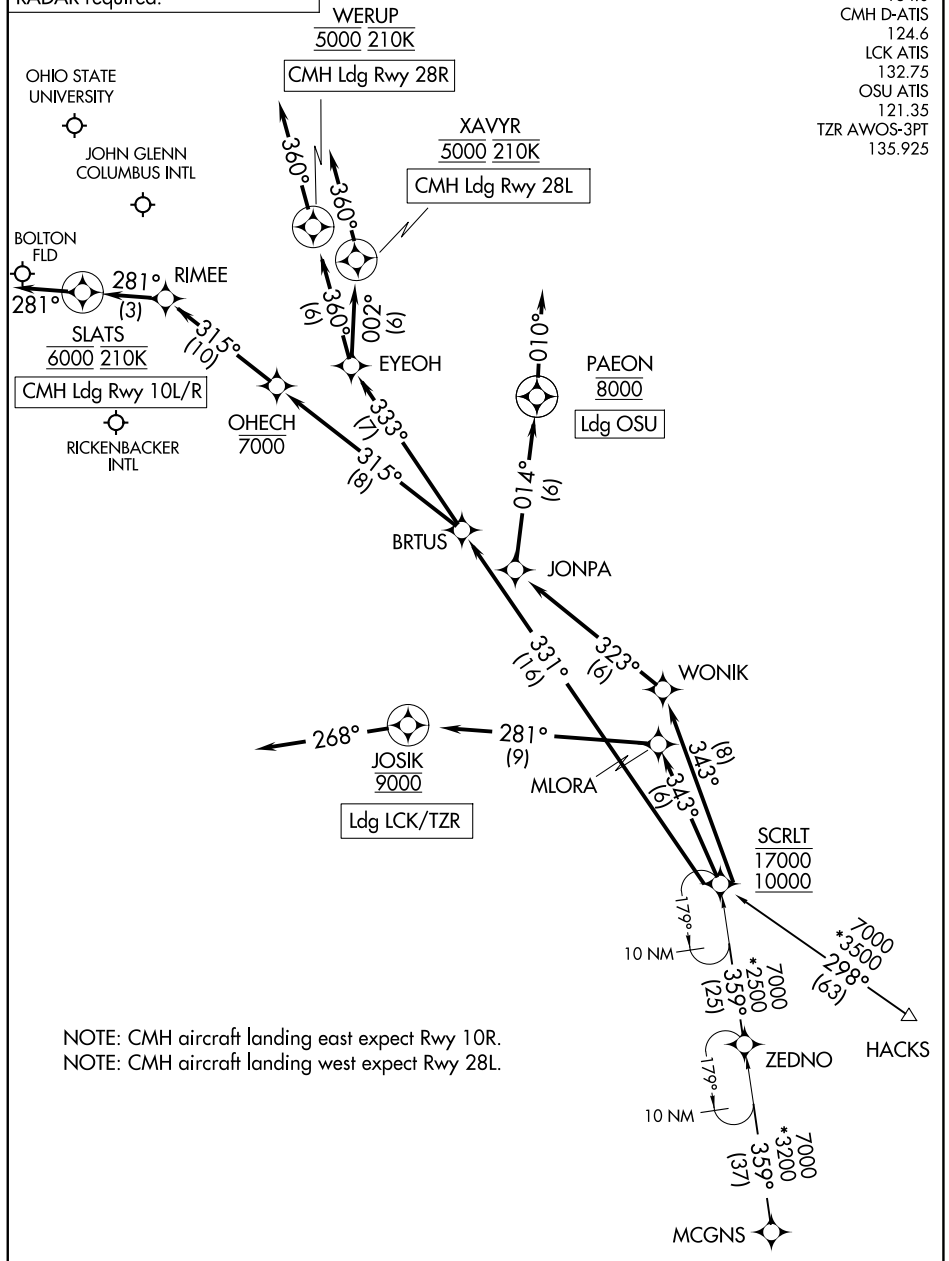

SCRLT TWO ARRIVAL (RNAV)

COLUMBUS, OHIO

RNAV 1 - DME/DME/IRU or GPS.
RADAR required.

COLUMBUS APP CON 134.0
 CMH D-ATIS 124.6
 LCK ATIS 132.75
 OSU ATIS 121.35
 TZR AWOS-3PT 135.925

EC-2, 11 JUN 2026 to 09 JUL 2026

EC-2, 11 JUN 2026 to 09 JUL 2026

(CONTINUED ON FOLLOWING PAGE)

NOTE: Chart not to scale.

SCRLT TWO ARRIVAL (RNAV)

COLUMBUS, OHIO