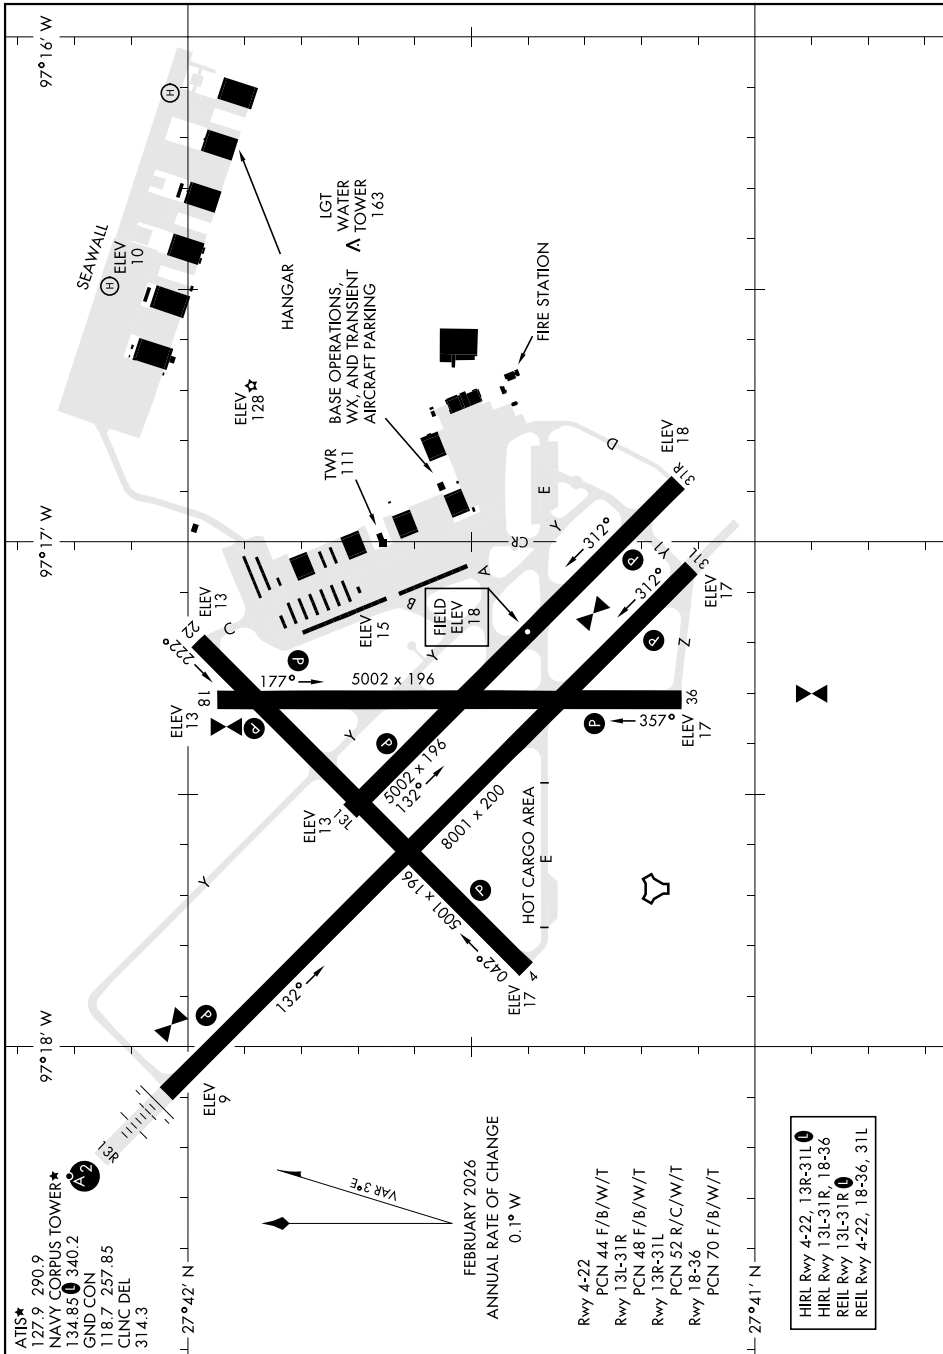

AIRPORT DIAGRAM

[USN]

CORPUS CHRISTI NAS (TRUAX FIELD) (KNGP)

CORPUS CHRISTI, TEXAS

SC-3, 11 JUN 2026 to 09 JUL 2026

AIRPORT DIAGRAM

CORPUS CHRISTI, TEXAS

CORPUS CHRISTI NAS (TRUAX FIELD) (KNGP)

SC-3, 11 JUN 2026 to 09 JUL 2026

FEBRUARY 2026
ANNUAL RATE OF CHANGE
0.1° W

- Rwy 4-22 PCN 44 F/B/W/T
- Rwy 13L-31R PCN 48 F/B/W/T
- Rwy 13R-31L PCN 52 R/C/W/T
- Rwy 18-36 PCN 70 F/B/W/T

- HIRL Rwy 4-22, 13R-31L
- HIRL Rwy 13L-31R, 18-36
- REIL Rwy 13L-31R
- REIL Rwy 4-22, 18-36, 31L