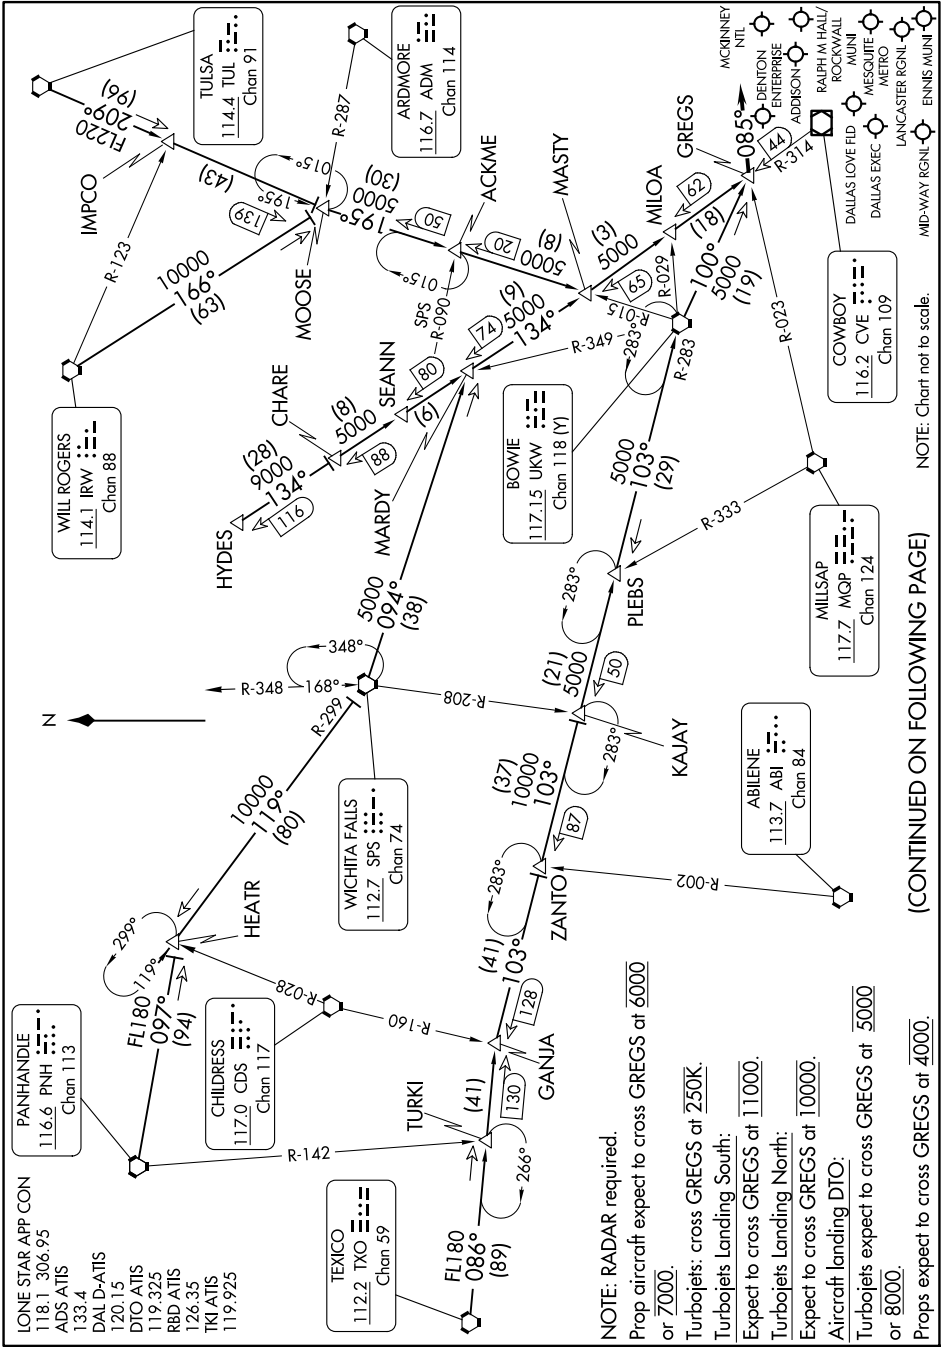

GREGS ONE ARRIVAL

DALLAS-FORT WORTH, TEXAS

SC-2, 11 JUN 2026 to 09 JUL 2026

(CONTINUED ON FOLLOWING PAGE)

NOTE: Chart not to scale.

SC-2, 11 JUN 2026 to 09 JUL 2026

GREGS ONE ARRIVAL

DALLAS-FORT WORTH, TEXAS