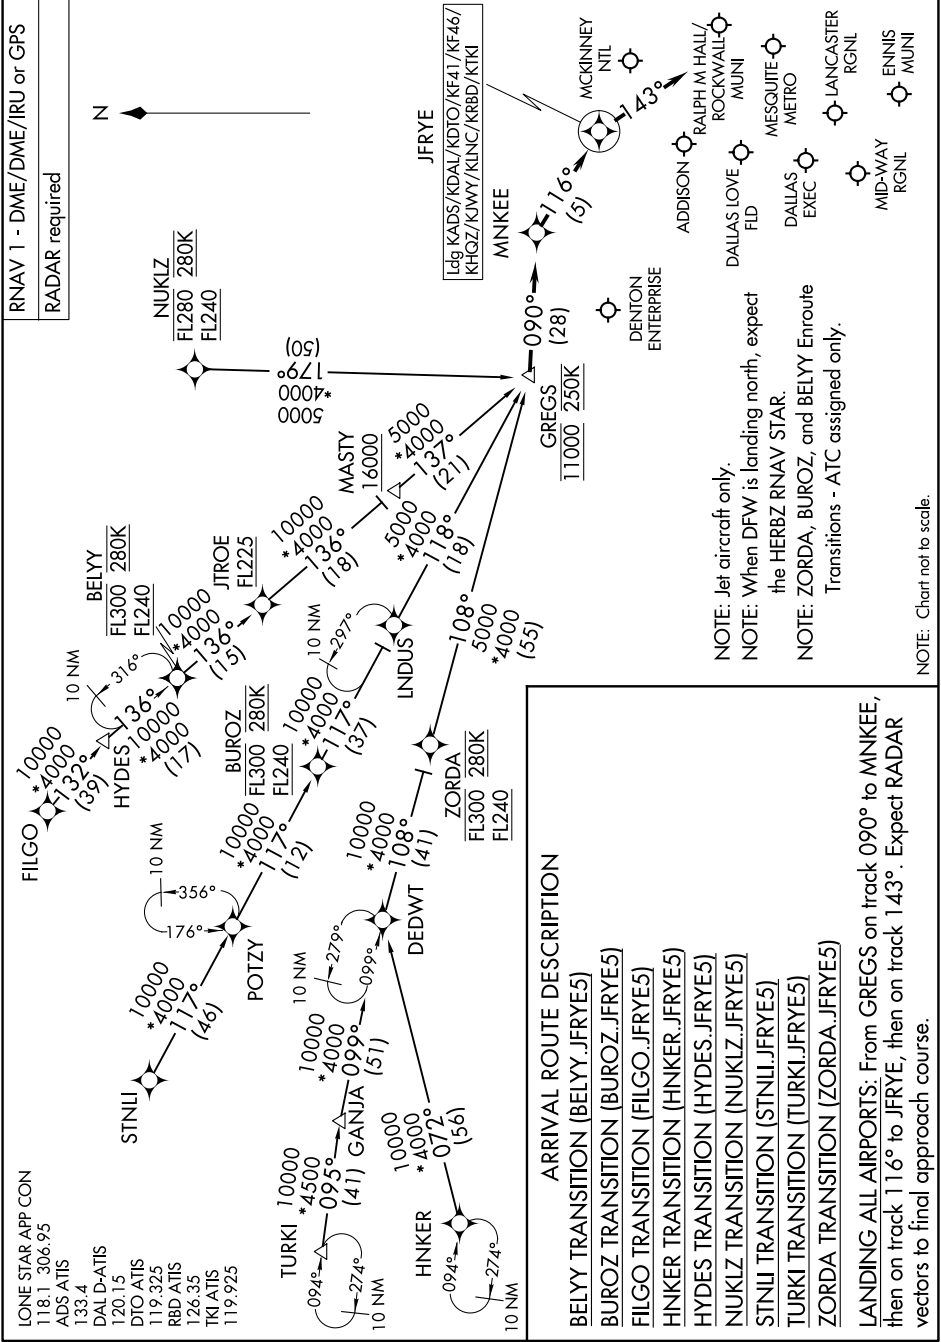

JFRYE FIVE ARRIVAL (RNAV)

DALLAS, TEXAS

9200 JUN 20 09 2-C-2, 11 JUN 2026 to 09 JUL 2026

JFRYE FIVE ARRIVAL (RNAV)

(GREGS.JFRYE5) 14JUL22

DALLAS, TEXAS

NOTE: Chart not to scale.

SC-2, 11 JUN 2026 to 09 JUL 2026