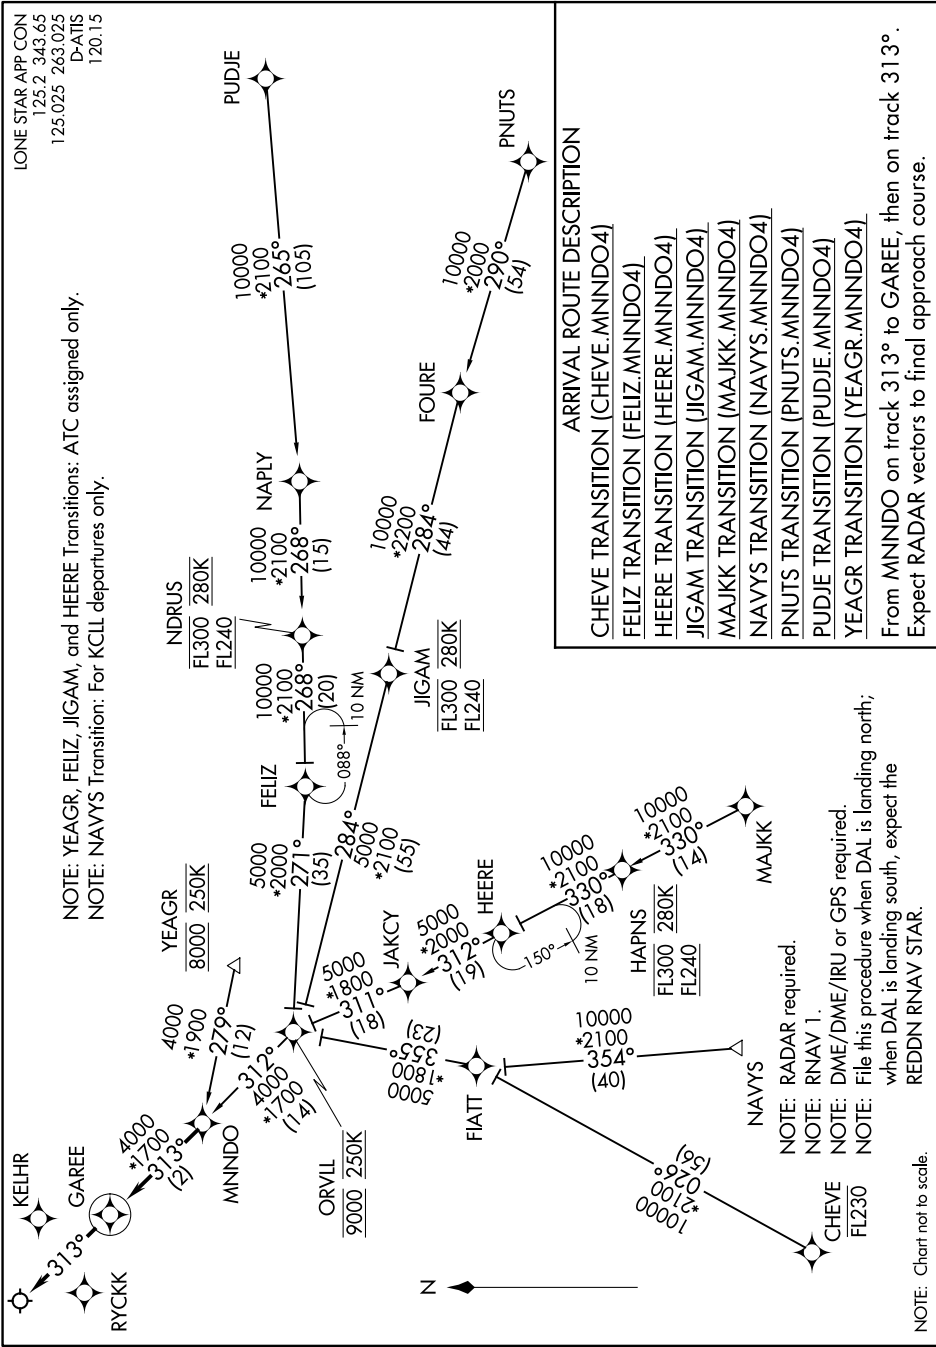

MNND0 FOUR ARRIVAL (RNAV)

9200 UNR 60 of 09 JUN 2026 09 JUL 2026 11 2-C-S

LONE STAR APP CON
125.2 343.65
125.025 263.025
D-ATIS
120.15

NOTE: YEAGR, FELIZ, JIGAM, and HEERE Transitions: ATC assigned only.
NOTE: NAVYS Transition: For KCLL departures only.

ARRIVAL ROUTE DESCRIPTION

CHEVE TRANSITION (CHEVE.MNND04)
FELIZ TRANSITION (FELIZ.MNND04)
HEERE TRANSITION (HEERE.MNND04)
JIGAM TRANSITION (JIGAM.MNND04)
MAJJK TRANSITION (MAJJK.MNND04)
NAVYS TRANSITION (NAVYS.MNND04)
PNUTS TRANSITION (PNUTS.MNND04)
PUDJE TRANSITION (PUDJE.MNND04)
YEAGR TRANSITION (YEAGR.MNND04)

From MNND0 on track 313° to GAREE, then on track 313°. Expect RADAR vectors to final approach course.

MNND0 FOUR ARRIVAL (RNAV)

SC-2, 11 JUN 2026 to 09 JUL 2026

NOTE: Chart not to scale.

NOTE: RADAR required.
NOTE: RNAV 1.
NOTE: DME/DME/IRU or GPS required.
NOTE: File this procedure when DAL is landing north;
when DAL is landing south, expect the
REDDN RNAV STAR.