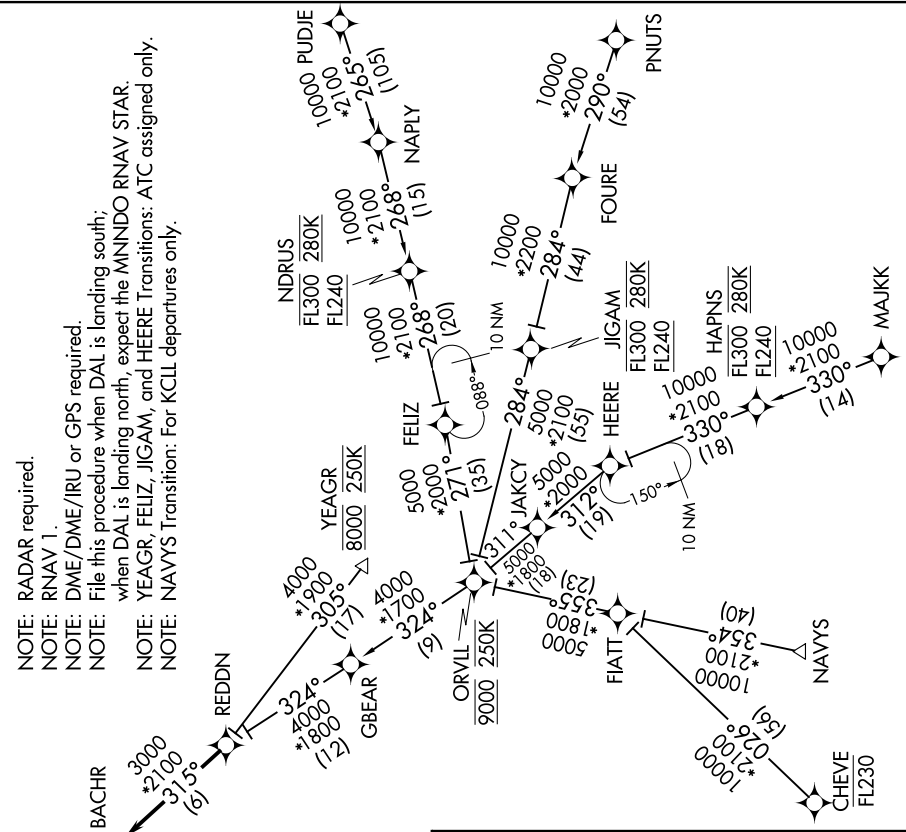

REDDN FOUR ARRIVAL (RNAV)

9Z02 UN 60 2-2-C- SC-2, 11 JUN 2026 to 09 JUL 2026

LONE STAR APP CON
 125.27 308.4
 125.025 263.025
 D-ATIS
 120.15

NOTE: RADAR required.
 NOTE: RNAV 1.
 NOTE: DME/DME/IRU or GPS required.
 NOTE: File this procedure when DAL is landing south;
 when DAL is landing north, expect the **MINDO RNAV STAR**.
 NOTE: YEAGR, FELIZ, JIGAM, and HEERE Transitions: ATC assigned only.
 NOTE: NAVYS Transition: For KCLL departures only.

NOTE: Chart not to scale.

ARRIVAL ROUTE DESCRIPTION

- CHEVE TRANSITION (CHEVE.REDDN4)
- FELIZ TRANSITION (FELIZ.REDDN4)
- HEERE TRANSITION (HEERE.REDDN4)
- JIGAM TRANSITION (JIGAM.REDDN4)
- MAJJK TRANSITION (MAJJK.REDDN4)
- NAVYS TRANSITION (NAVYS.REDDN4)
- PNUTS TRANSITION (PNUTS.REDDN4)
- PUDJIE TRANSITION (PUDJIE.REDDN4)
- YEAGR TRANSITION (YEAGR.REDDN4)

From REDDN on track 31.5° to BACHR, then on track 31.5°. Expect RADAR vectors to find approach course.

REDDN FOUR ARRIVAL (RNAV)

SC-2, 11 JUN 2026 to 09 JUL 2026