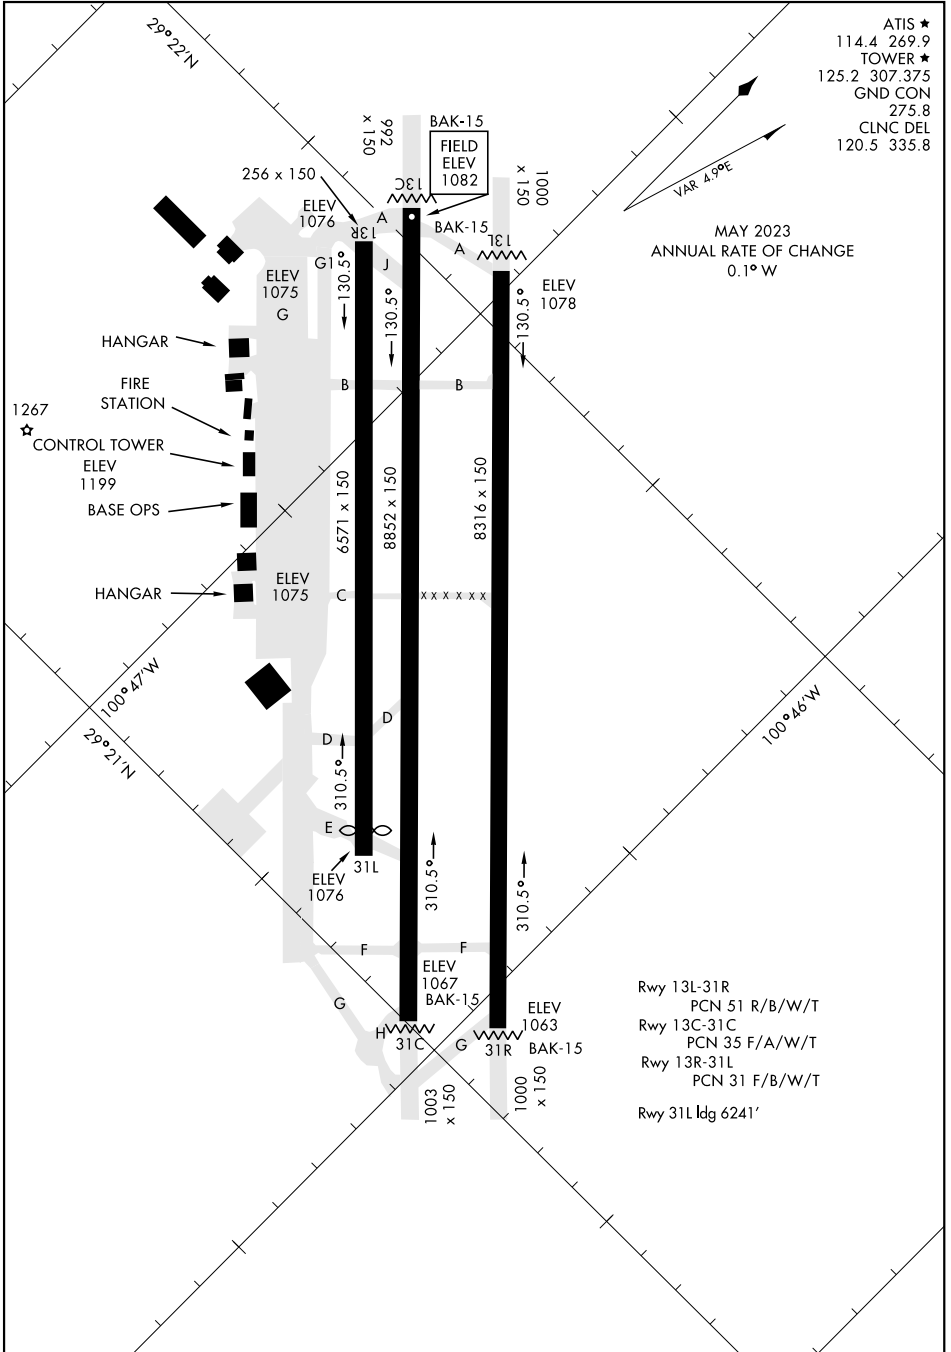

AIRPORT DIAGRAM

[USAF]

LAUGHLIN AFB (KDLF)

DEL RIO, TEXAS

- ATIS ★ 114.4 269.9
- TOWER ★ 125.2 307.375
- GND CON 275.8
- CLNC DEL 120.5 335.8

MAY 2023
ANNUAL RATE OF CHANGE
0.1° W

SC-3, 11 JUN 2026 to 09 JUL 2026

SC-3, 11 JUN 2026 to 09 JUL 2026

AIRPORT DIAGRAM

DEL RIO, TEXAS

LAUGHLIN AFB (KDLF)