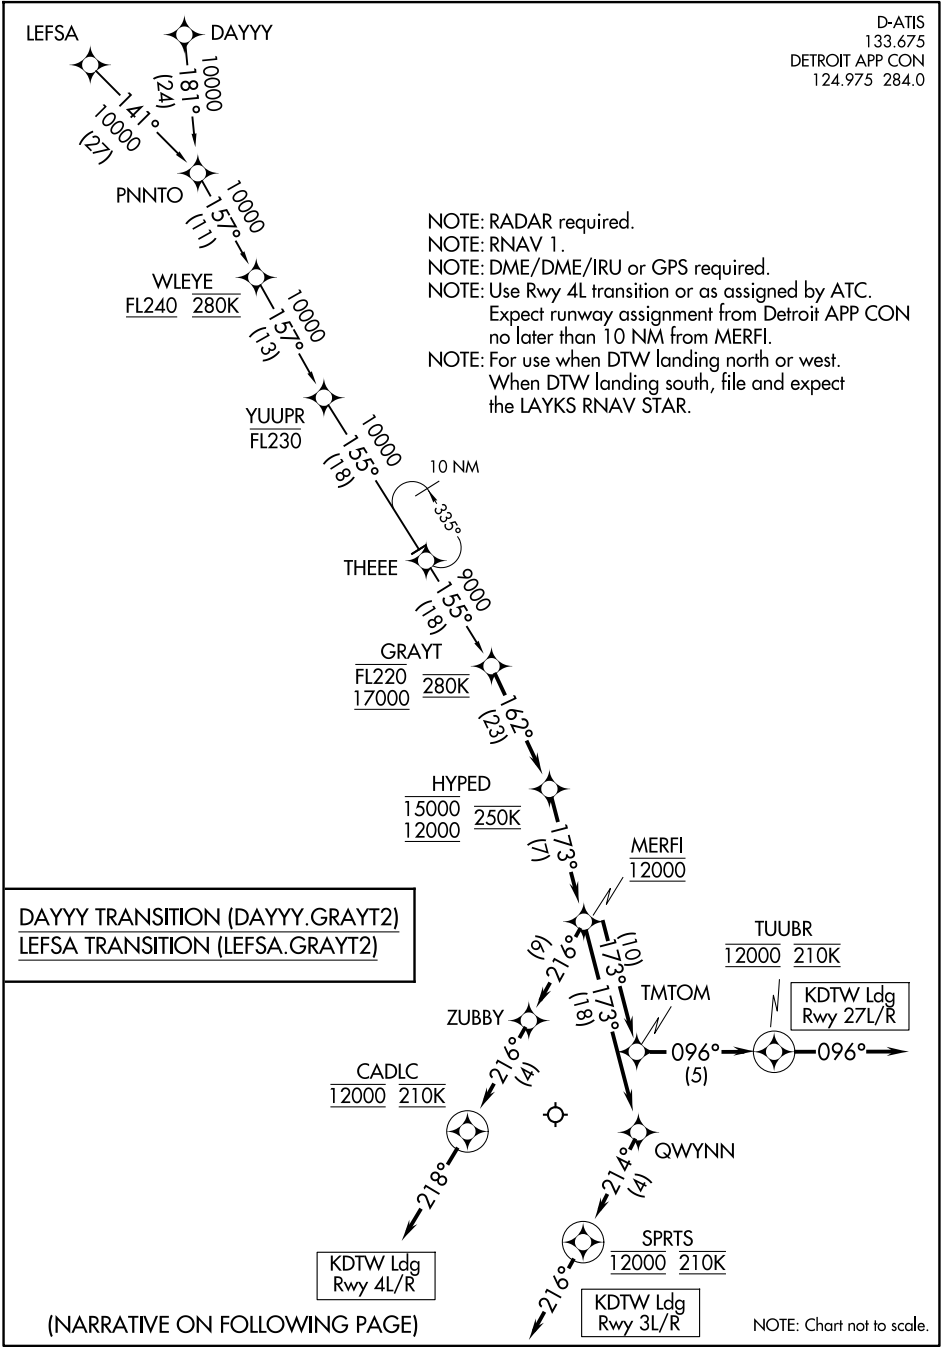

# GRAYT TWO ARRIVAL (RNAV)

D-ATIS  
133.675  
DETROIT APP CON  
124.975 284.0

DAYYY TRANSITION (DAYYY.GRAYT2)  
LEFSA TRANSITION (LEFSA.GRAYT2)

KDTW Ldg  
Rwy 4L/R

KDTW Ldg  
Rwy 3L/R

NOTE: Chart not to scale.

(NARRATIVE ON FOLLOWING PAGE)

# GRAYT TWO ARRIVAL (RNAV)

(GRAYT.GRAYT2) 10OCT19

EC-1, 11 JUN 2026 to 09 JUL 2026

EC-1, 11 JUN 2026 to 09 JUL 2026